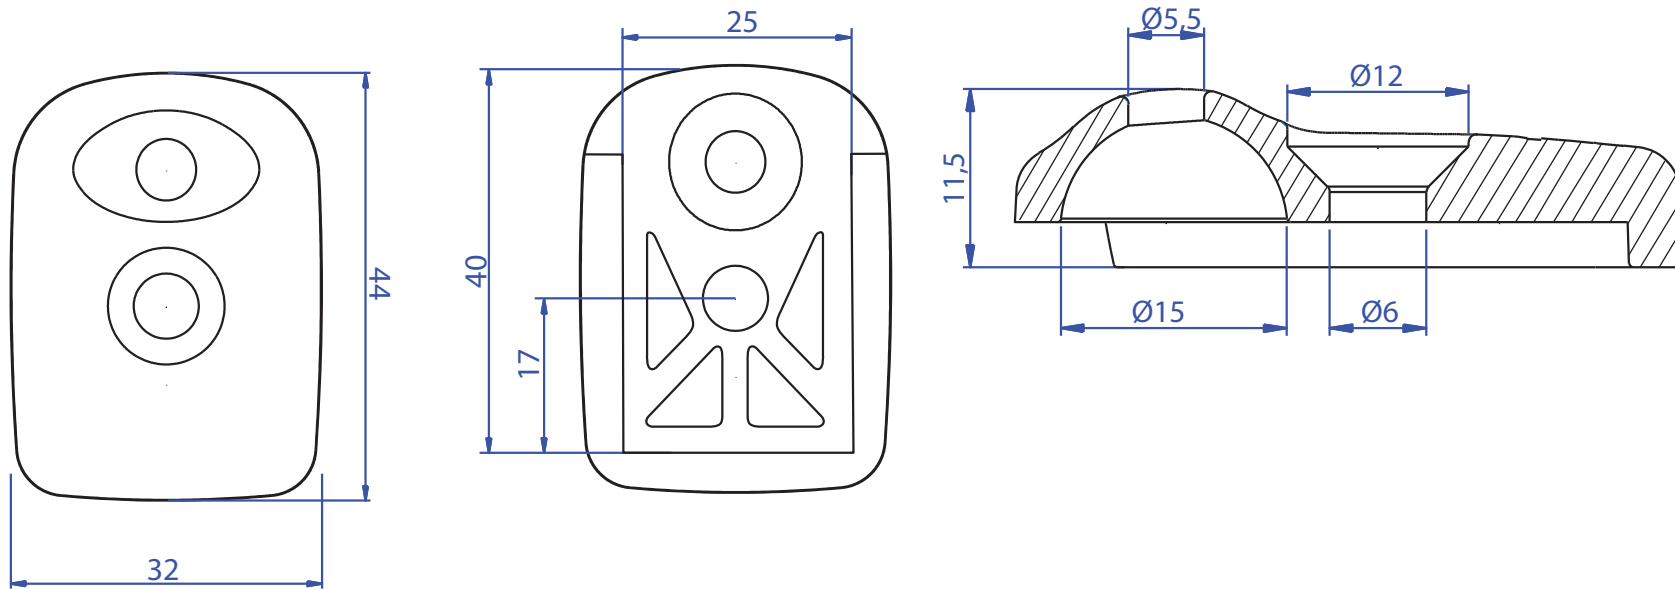

REF: 52765 Hide Knot / 25mm webbing deck fitting

weight: 8g