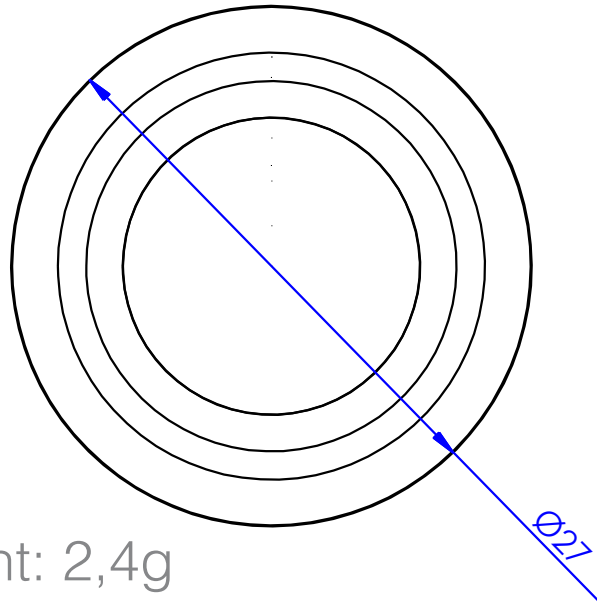

REF: 52766 Screw Cup Deck Fitting

weight: 2,4g