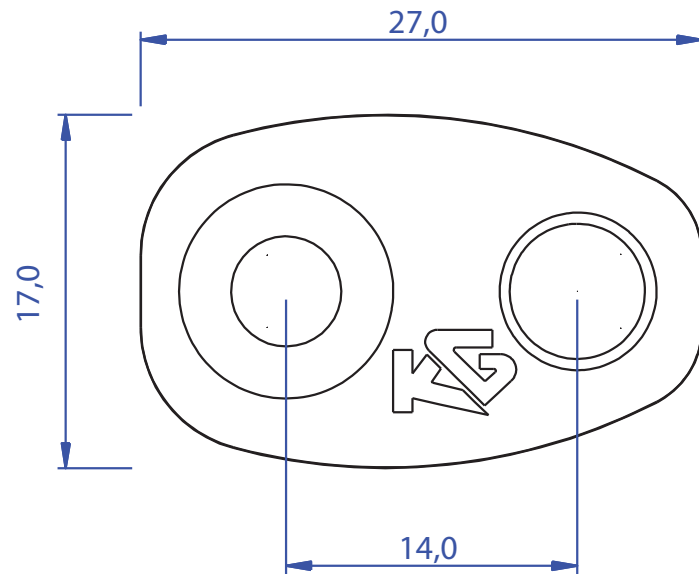

REF: 52767 Bungee Deck Fitting

Weight: 2,5g