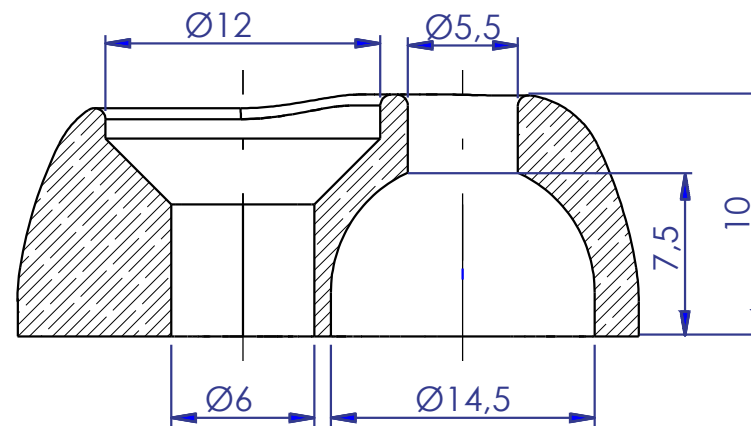

REF: 52768 Hide Single Knot Rope Surface Deck Fitting

front view

back view

weight: 2,4g