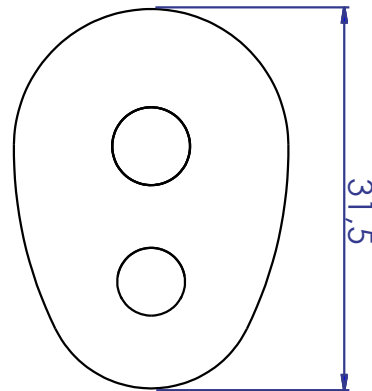

REF: 52768 Hide Single Knot Rope Surface Deck Fitting

front view

back view

weight: 2,4g