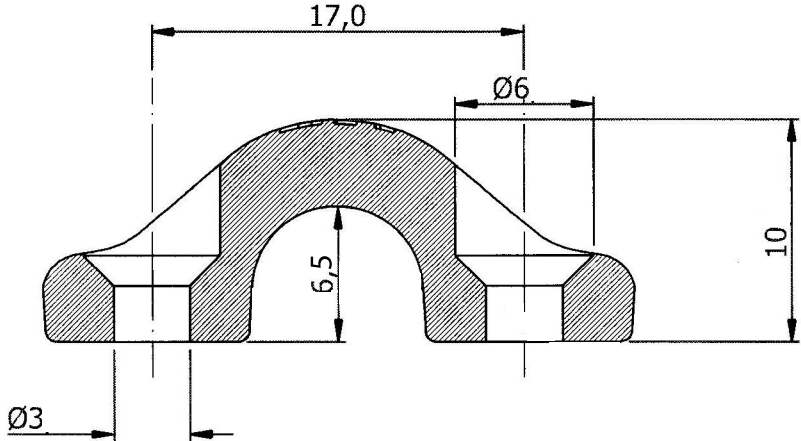

REF: 52774 Small Omega Surface Deck Fitting

weight: 1g