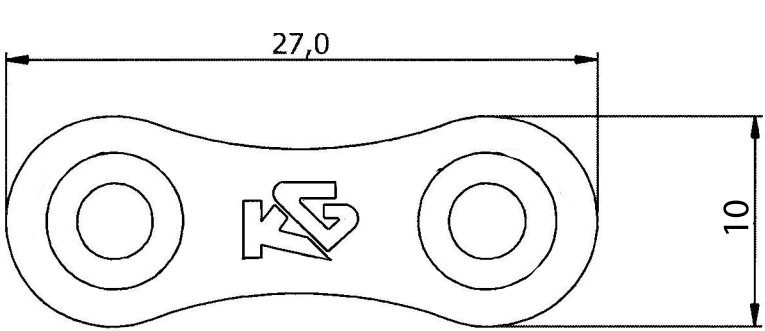

REF: 52774 Small Omega Surface Deck Fitting

weight: 1g