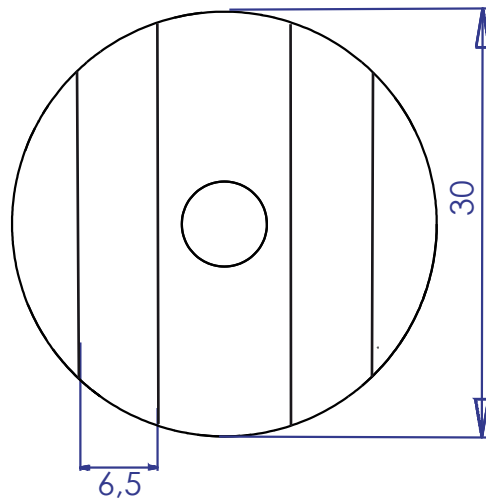

REF: 52775 Round Guide Surface Deck Fitting

front view

back view

weight: 4,5g