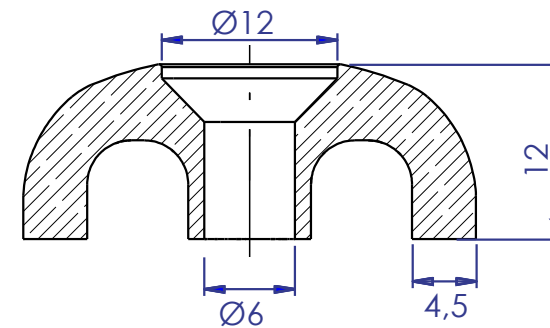

REF: 52775 Round Guide Surface Deck Fitting

front view

back view

weight: 4,5g