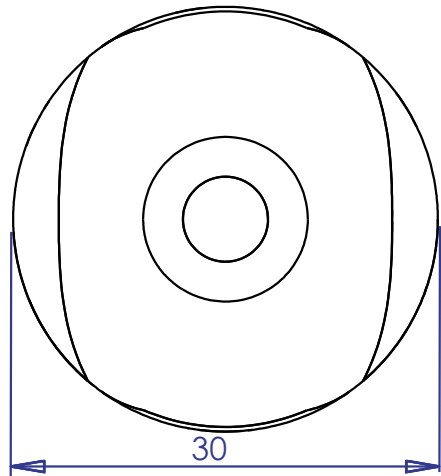

REF: 52775 Round Guide Surface Deck Fitting

front view

back view

weight: 4,5g