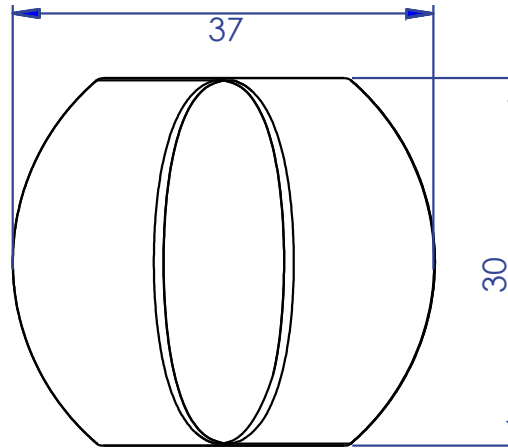

REF: 52776 Bungee Deck Ball

weight: 19,6g