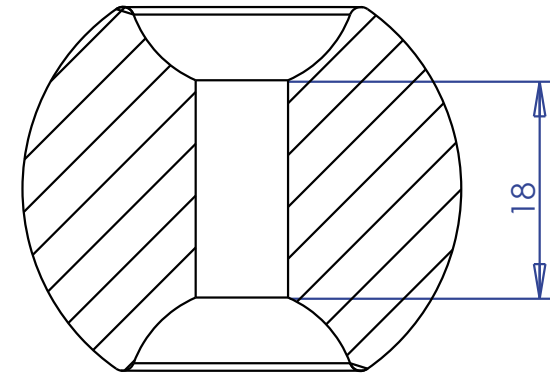

REF: 52776 Bungee Deck Ball

weight: 19,6g