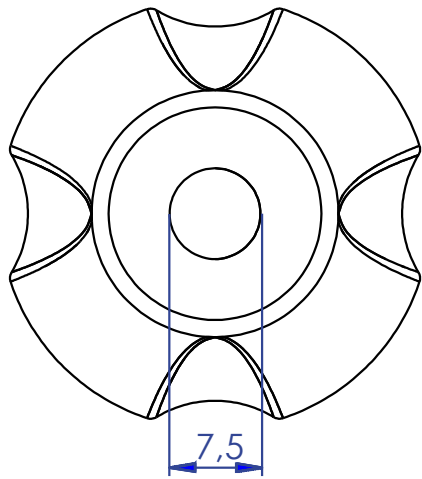

REF: 52776 Bungee Deck Ball

weight: 19,6g