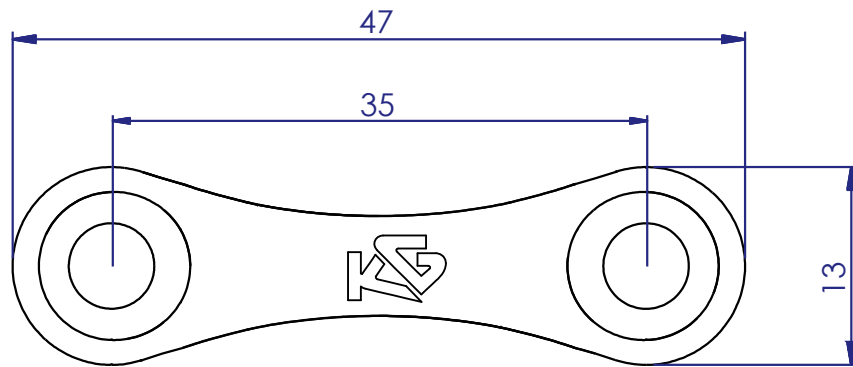

REF: 52778 Omega Surface Deck Fitting

weight: 2,26g