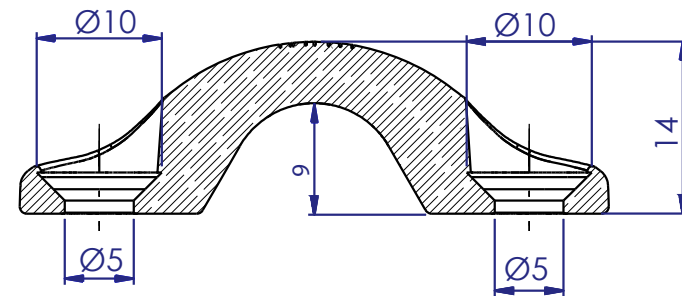

REF: 52778 Omega Surface Deck Fitting

weight: 2,26g