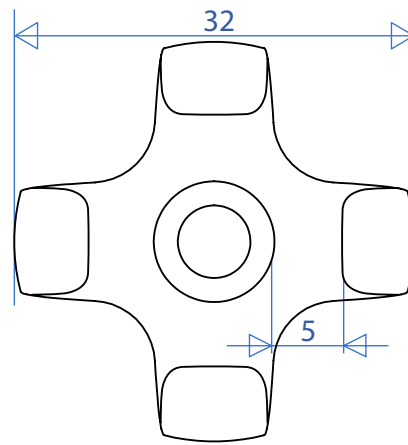

REF: 52779 Cross Guide Surface Deck Fitting

front view

back view

weight: 3,6g