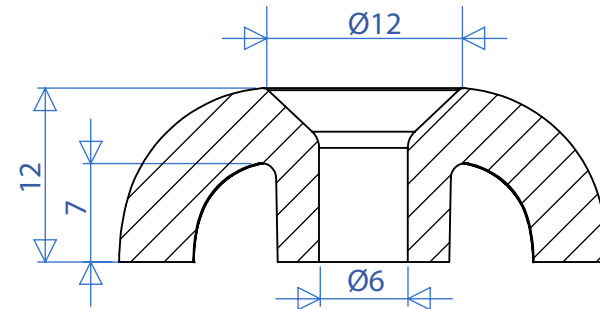

REF: 52779 Cross Guide Surface Deck Fitting

front view

back view

weight: 3,6g