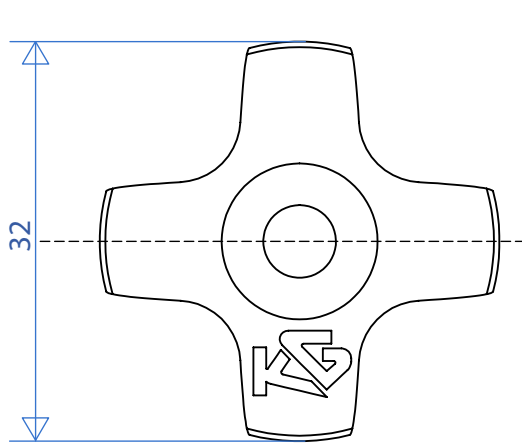

REF: 52779 Cross Guide Surface Deck Fitting

front view

back view

weight: 3,6g