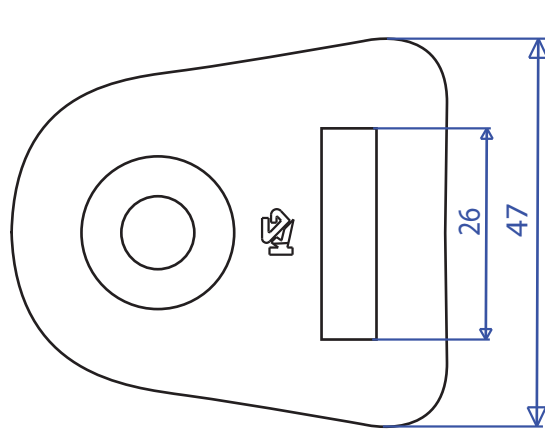

REF: 52781 25mm Webbing Heavy Duty Buckle Deck Fitting

front view

weight: 13g

back view