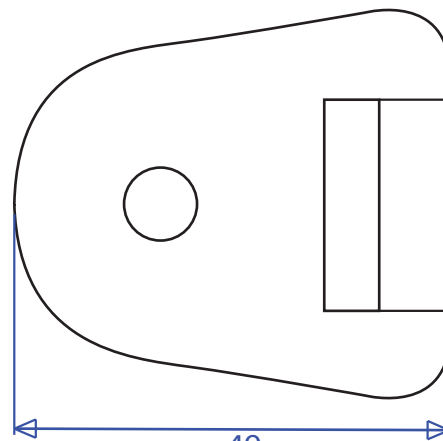

REF: 52781 25mm Webbing Heavy Duty Buckle Deck Fitting

front view

weight: 13g

back view