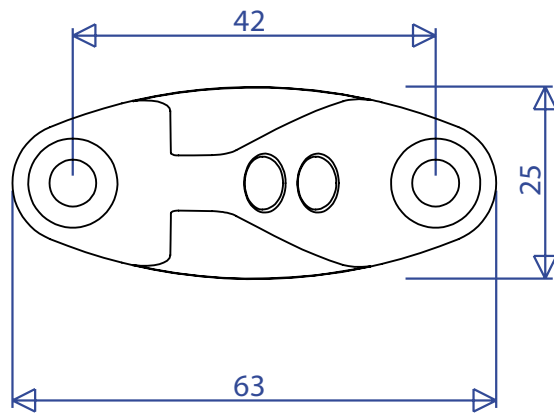

REF: 52784 Retractable Handle Deck Fitting

weight: 12,5g