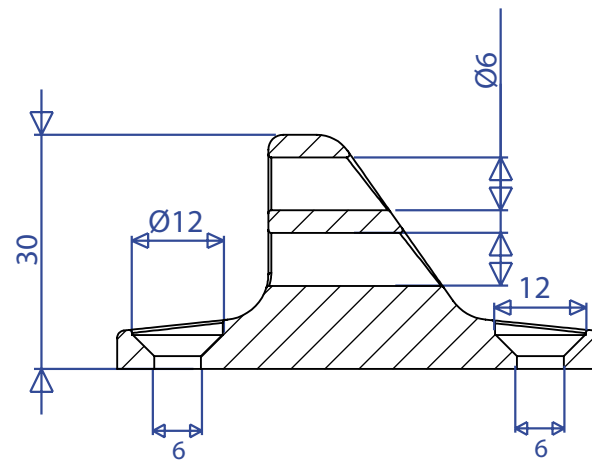

REF: 52784 Retractable Handle Deck Fitting

weight: 12,5g