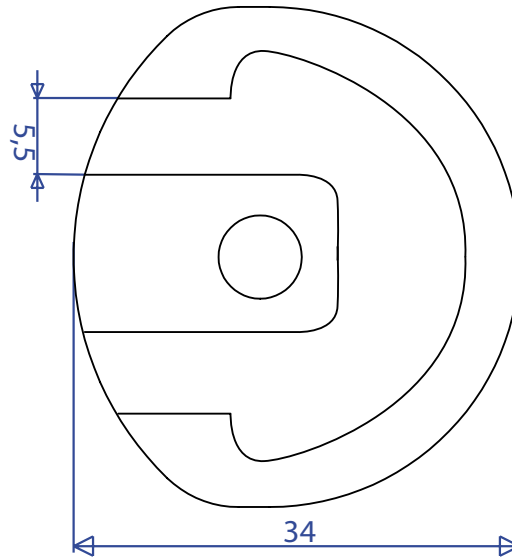

REF: 52785 Hide Twin Knots Rope Surface Deck Fitting

front view

back view

weight: 8,8 g