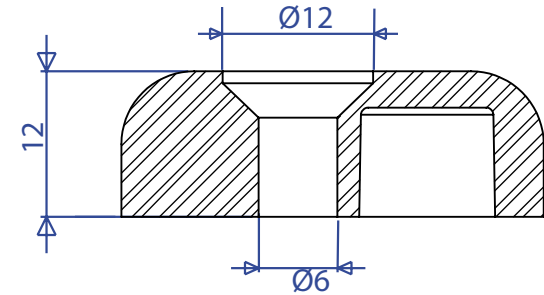

REF: 52785 Hide Twin Knots Rope Surface Deck Fitting

front view

back view

weight: 8,8 g