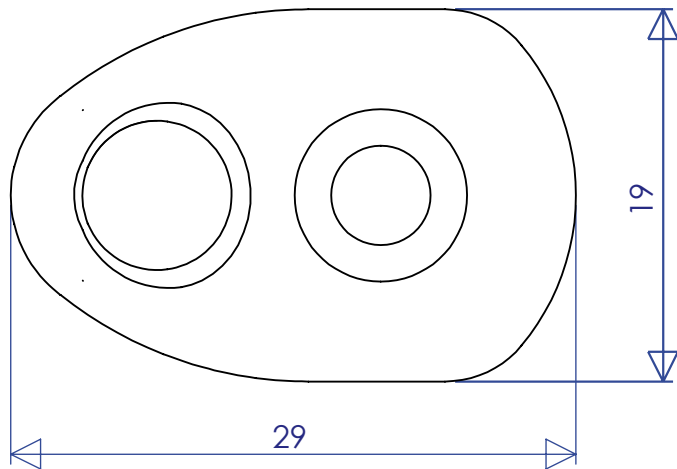

REF: 52786 Single Eyelet Surface Deck Fitting

weight: 2,5g