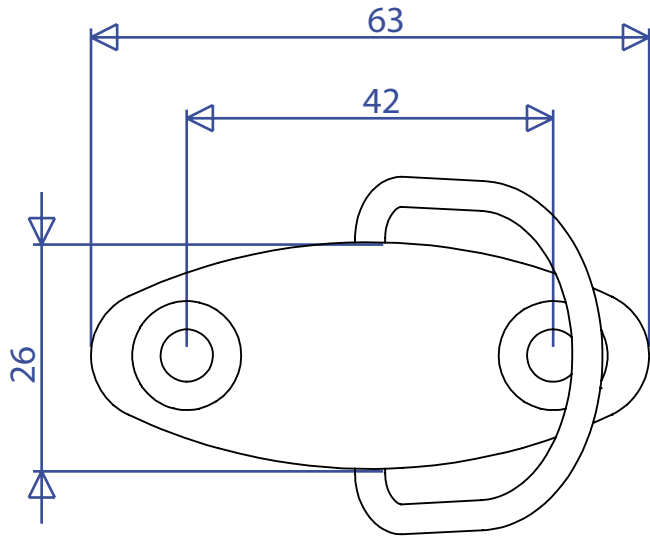

# REF: 52789 Safety Deck Fitting

weight: 30,7g