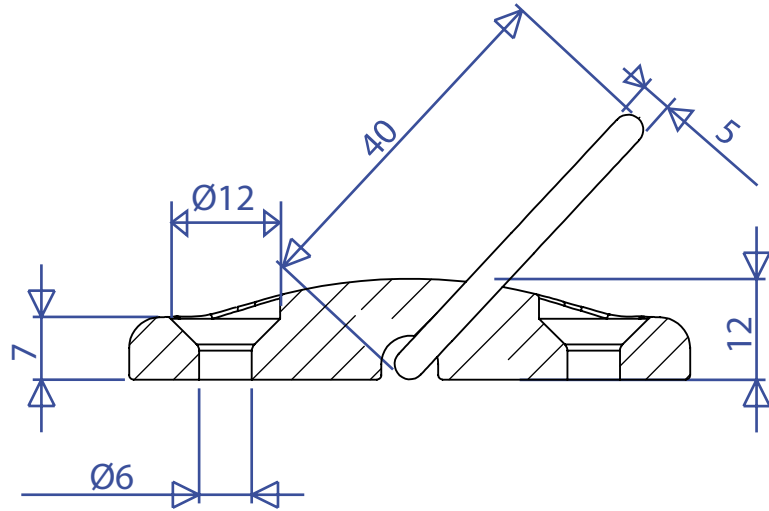

# REF: 52789 Safety Deck Fitting

weight: 30,7g