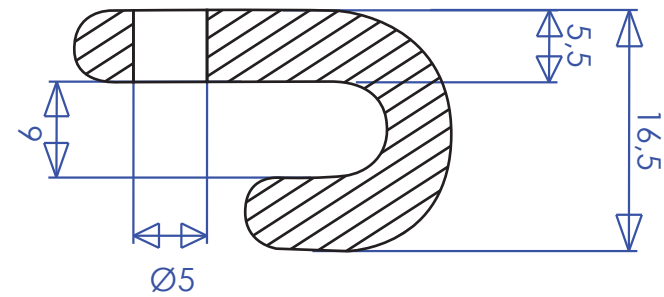

# REF: 52790 Lashing Hook Surface Deck Fitting

weight: 2,2g