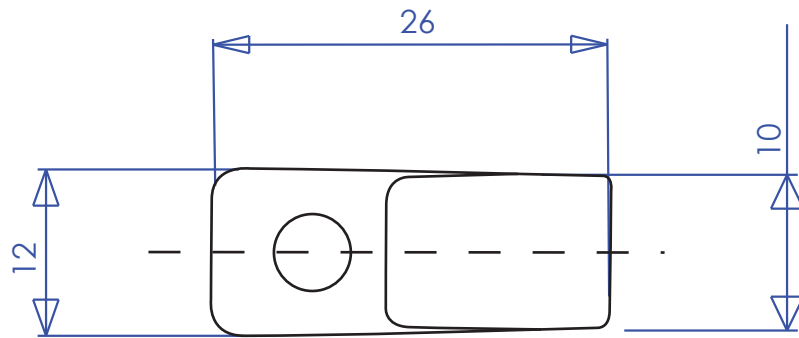

# REF: 52790 Lashing Hook Surface Deck Fitting

weight: 2,2g