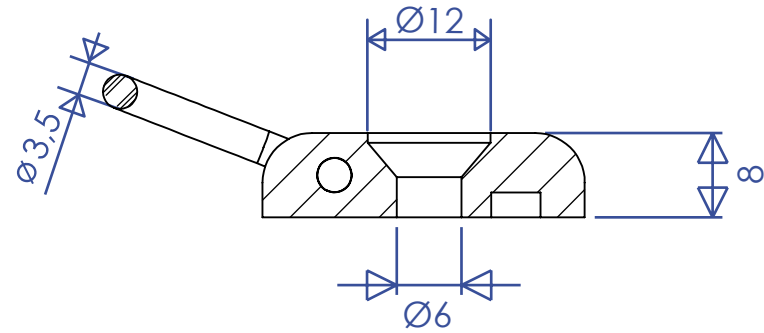

REF: 52791 Loop Surface Deck Fitting

weight: 11g