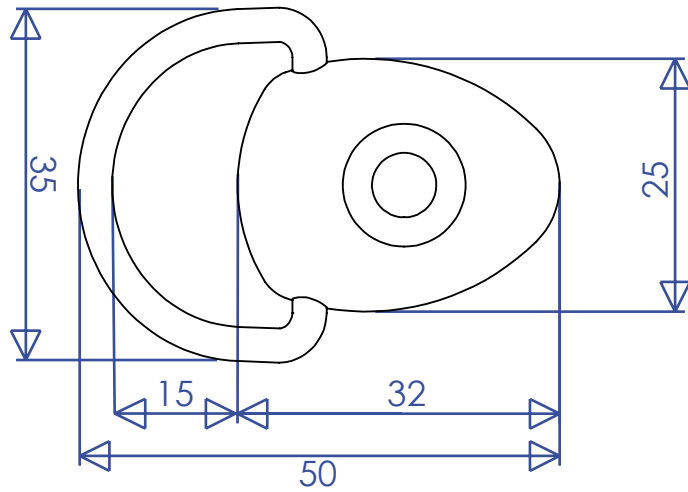

REF: 52791 Loop Surface Deck Fitting

weight: 11g