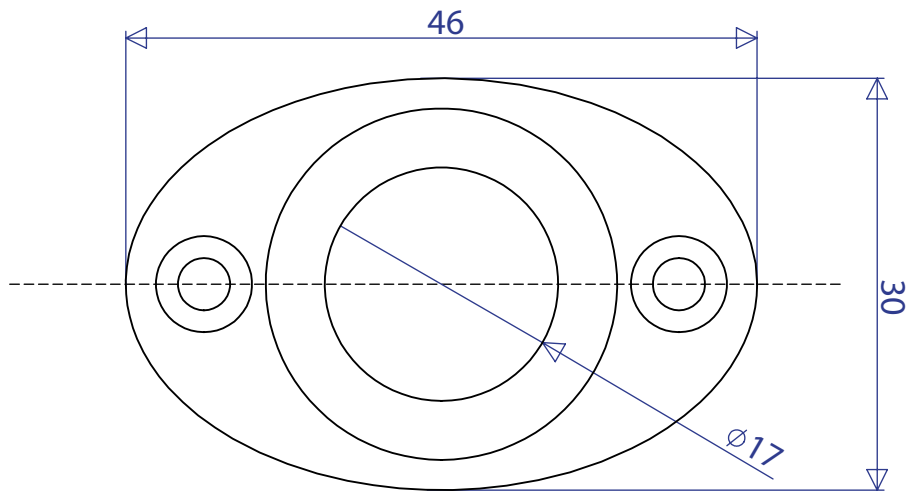

REF: 52800 Drain Plug Base flat thread

weight: 5g