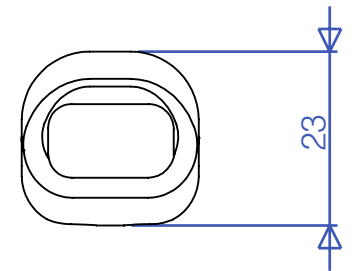

REF: 52810 Toggle Handle

top view

bottom view

weight: 28,6g

 **KAYAK GEAR**