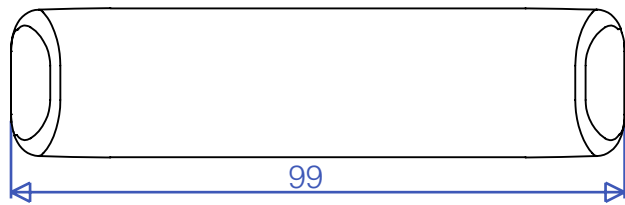

REF: 52810 Toggle Handle

top view

bottom view

weight: 28,6g

 **KAYAK GEAR**