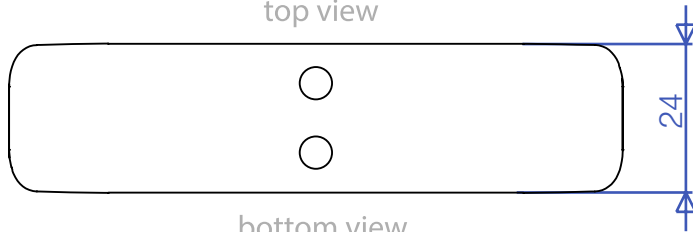

REF: 52810 Toggle Handle

top view

bottom view

weight: 28,6g

 **KAYAK GEAR**