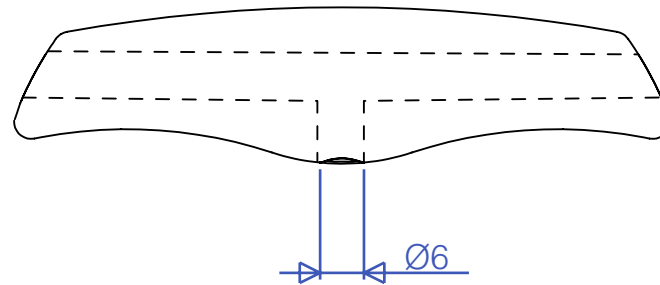

REF: 52810 Toggle Handle

top view

bottom view

weight: 28,6g

 **KAYAK GEAR**