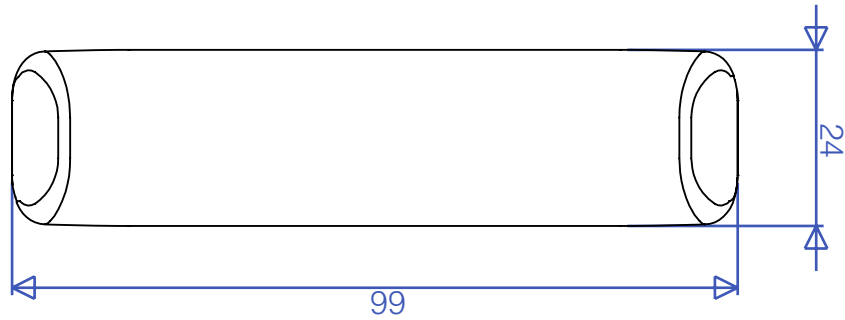

REF: 52811 Toggle with rope

weight: 30,6g