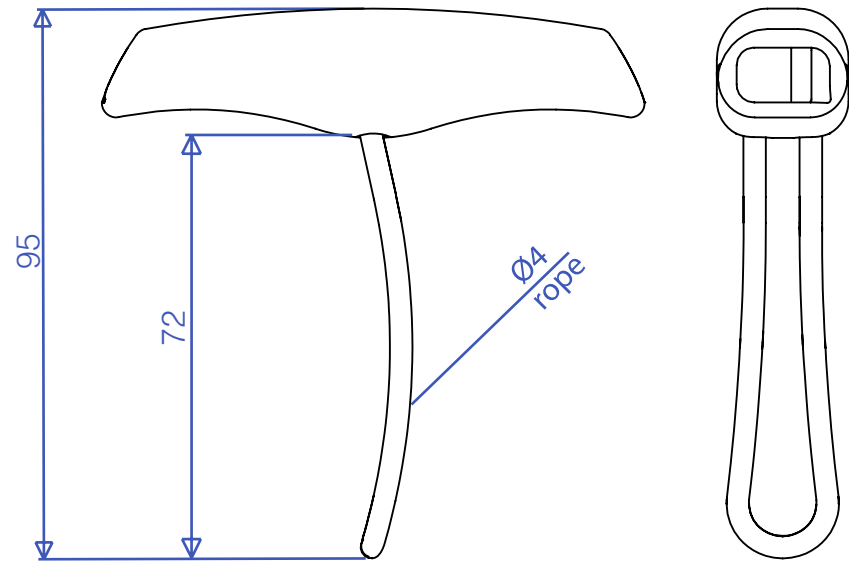

REF: 52811 Toggle with rope

weight: 30,6g