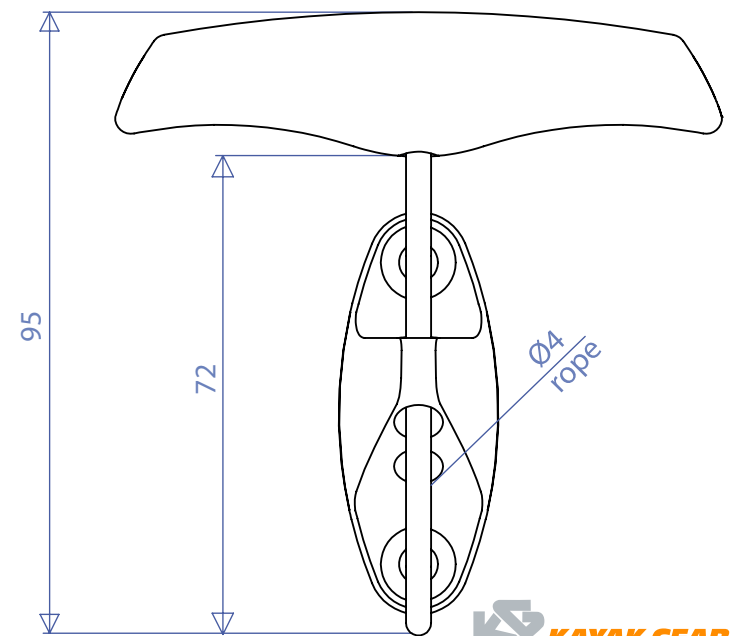

REF: 52812 Retractable toggle handle
assembled with rope

weight: 47g

KG KAYAK GEAR