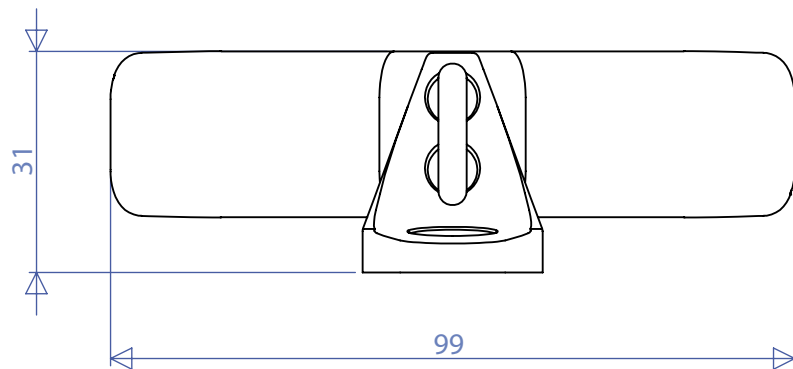

REF: 52812 Retractable toggle handle
assembled with rope

weight: 47g

KG KAYAK GEAR