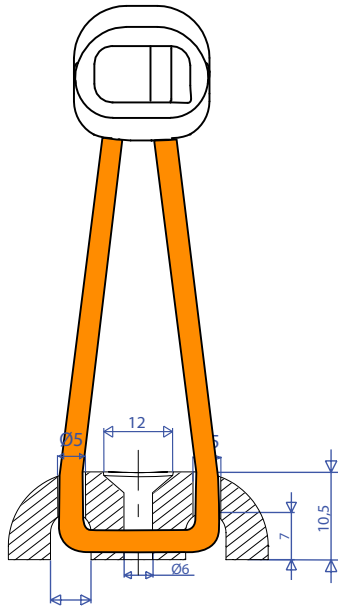

REF: 52813 Toggle handle with 1 screw handle deck fitting

weight: 37g