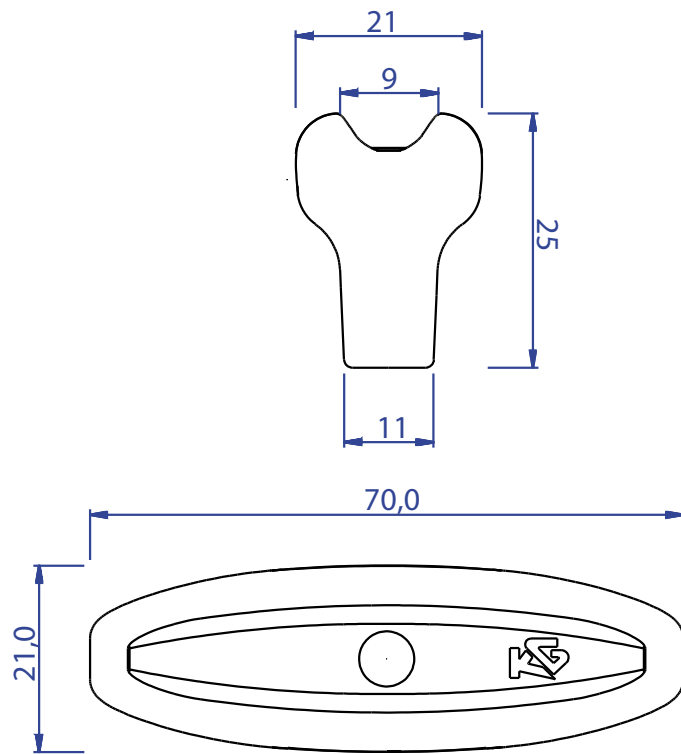

# REF: 52819 Mini Handle

weight: 12g