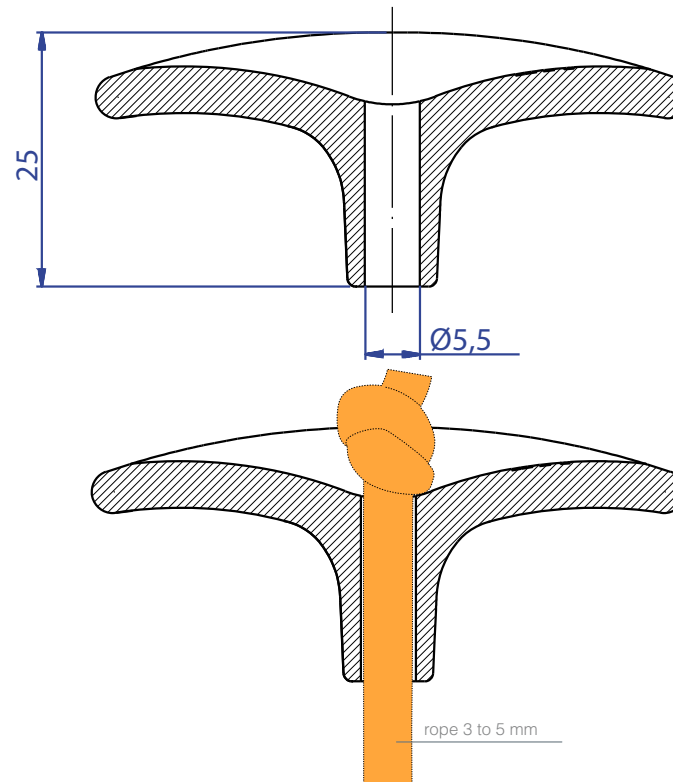

# REF: 52819 Mini Handle

weight: 12g