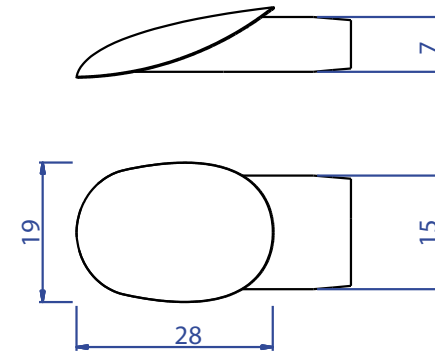

REF: 52830 'Cap' Toggle Handle

Cap

weight: 30g