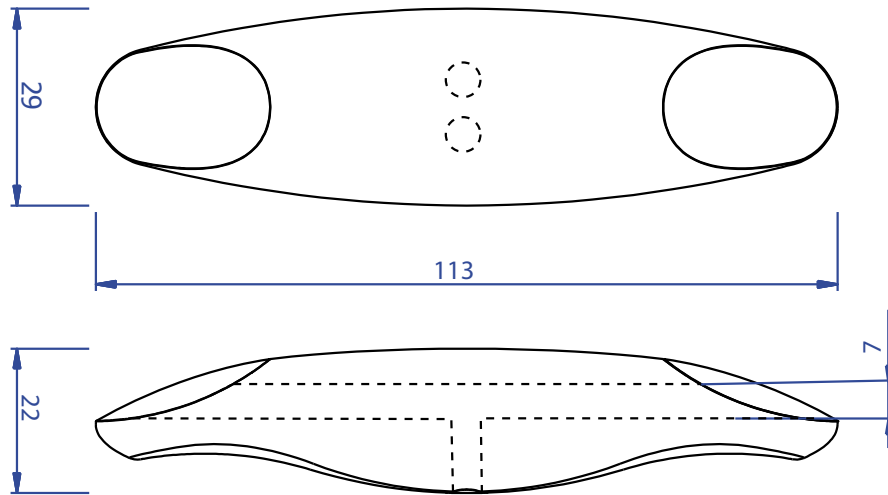

REF: 52830 'Cap' Toggle Handle

Cap

weight: 30g