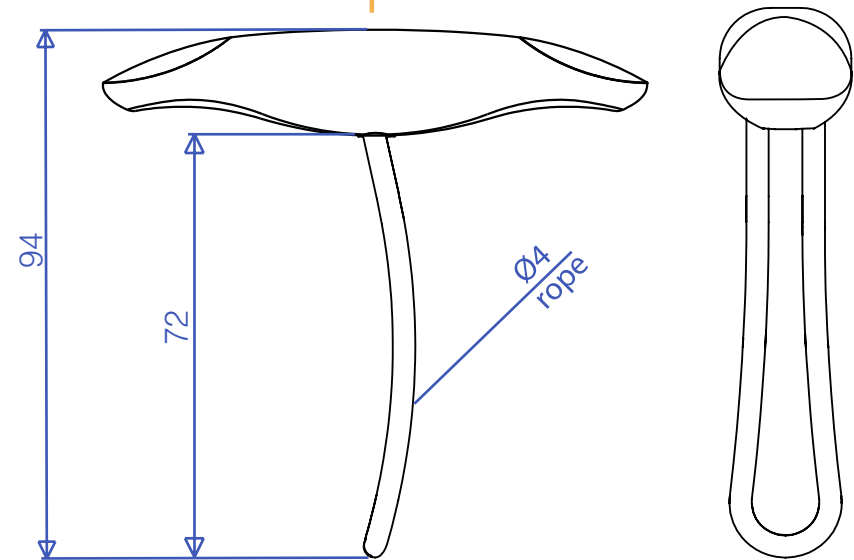

REF: 52831 'Cap' Toggle Handle with rope

weight: 30,6g