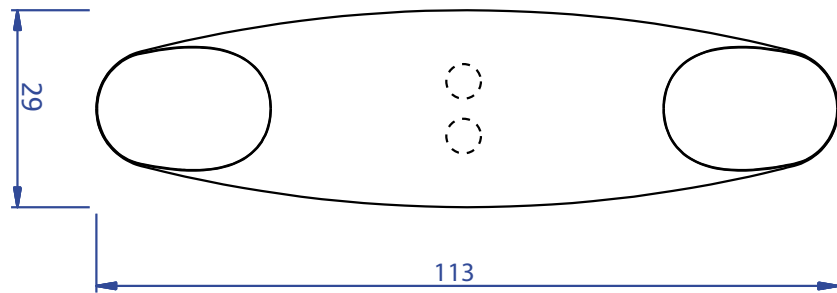

REF: 52831 'Cap' Toggle Handle with rope

weight: 30,6g