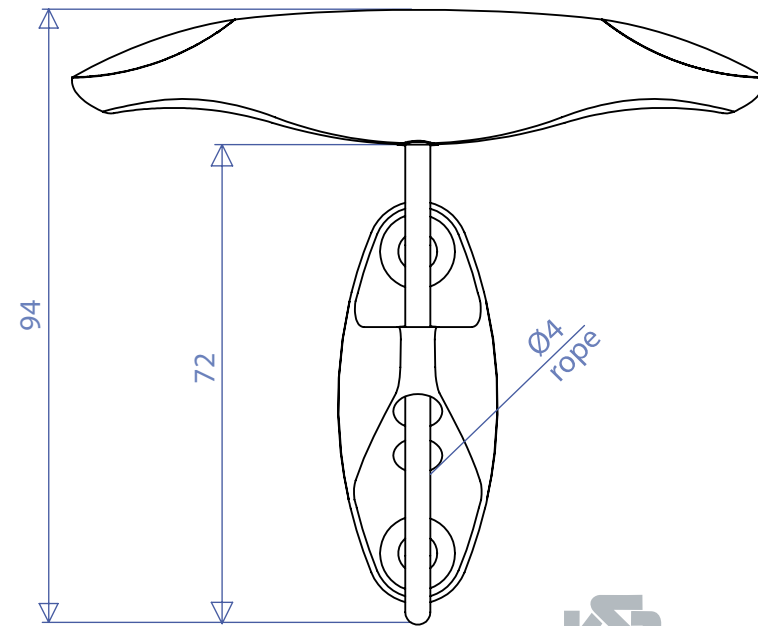

REF: 52832 Retractable 'Cap' Toggle Handle with 30cm rope

weight: 47g