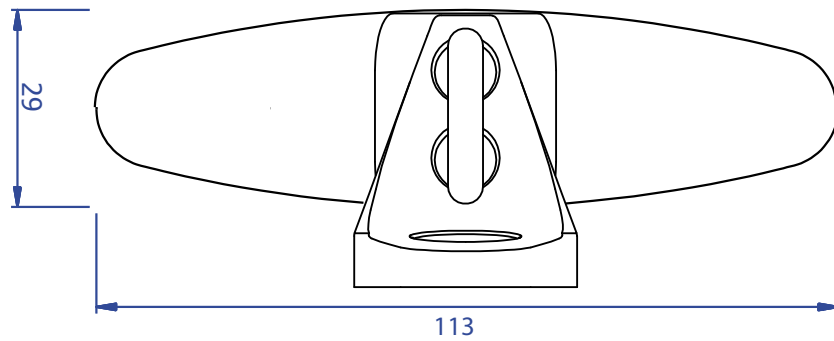

REF: 52832 Retractable 'Cap' Toggle Handle with 30cm rope

weight: 47g