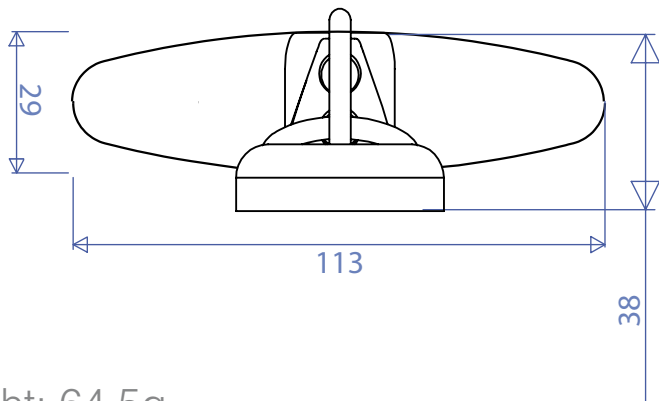

REF: 52834 Retractable 'Cap' Toggle handle  
with rope and bungee

weight: 64,5g

 KAYAK GEAR