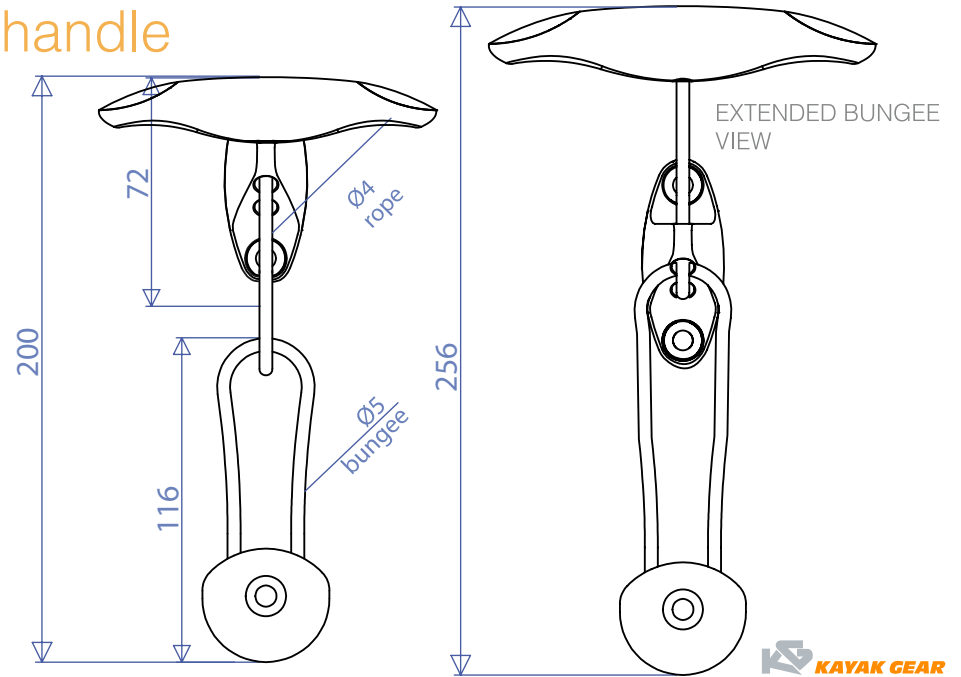

REF: 52834 Retractable 'Cap' Toggle handle  
with rope and bungee

weight: 64,5g

 KAYAK GEAR