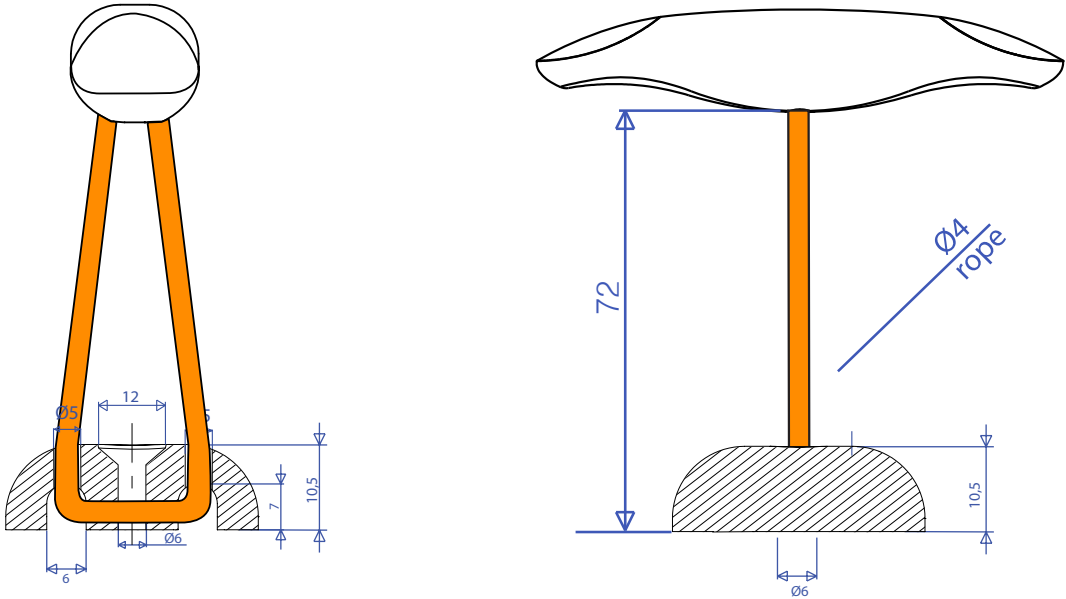

REF: 52835 “Cap” toggle handle with 1 screw handle deck fitting

weight: 47g.