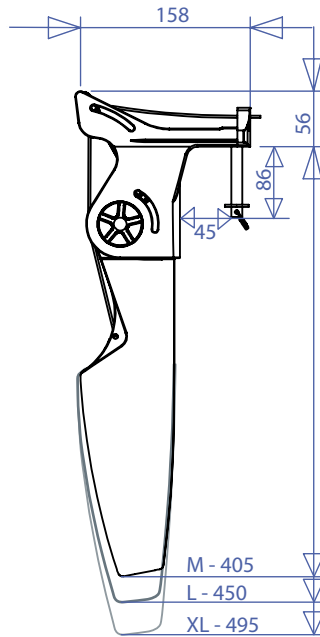

# REF: 52900 Adventure Rudder System -Standard Pin

weight: 480g

M - 455  
L - 500  
XL - 545

M - 405  
L - 450  
XL - 495

**Rudder Blade** 3 Sizes available: M - L - XL  
Adventure Rudder is delivered with L Blade (M - XL blade sizes are optional)  
**Rudder Pins** 2 different pins available)

## REF: 52900 Adventure Rudder System- Standard Pin

## REF: 52910 Adventure Rudder System- Quick Release Pin