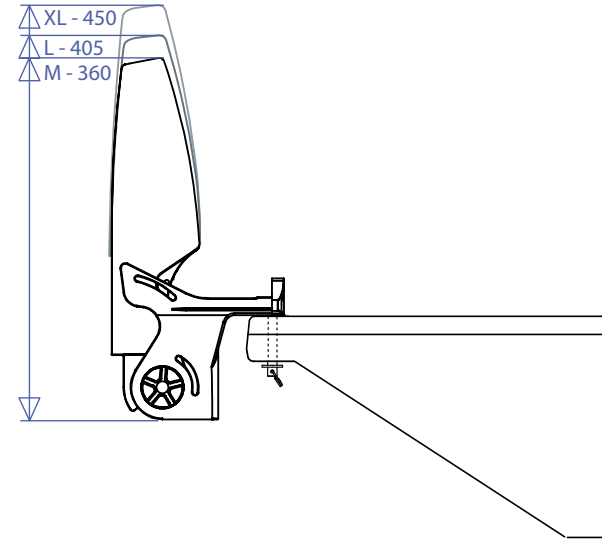

# REF: 52900 Adventure Rudder System -Standard Pin

weight: 480g

M - 455  
L - 500  
XL - 545

M - 405  
L - 450  
XL - 495

**Rudder Blade** 3 Sizes available: M - L - XL  
Adventure Rudder is delivered with L Blade (M - XL blade sizes are optional)  
**Rudder Pins** 2 different pins available)

## REF: 52900 Adventure Rudder System- Standard Pin

## REF: 52910 Adventure Rudder System- Quick Release Pin