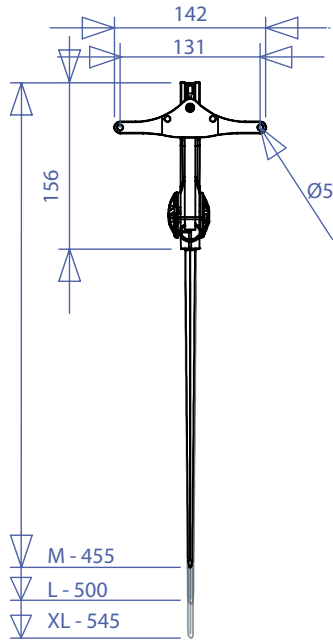

# REF: 52900 Adventure Rudder System -Standard Pin

weight: 480g

M - 455  
L - 500  
XL - 545

M - 405  
L - 450  
XL - 495

**Rudder Blade** 3 Sizes available: M - L - XL  
Adventure Rudder is delivered with L Blade (M - XL blade sizes are optional)  
**Rudder Pins** 2 different pins available)

## REF: 52900 Adventure Rudder System- Standard Pin

## REF: 52910 Adventure Rudder System- Quick Release Pin