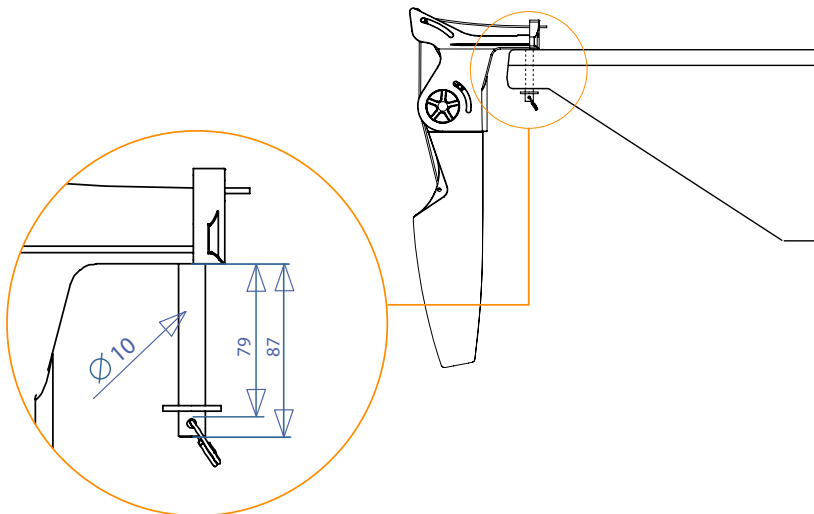

# REF: 52900 Adventure Rudder System -Standard Pin

weight: 480g

M - 455  
L - 500  
XL - 545

M - 405  
L - 450  
XL - 495

**Rudder Blade** 3 Sizes available: M - L - XL  
Adventure Rudder is delivered with L Blade (M - XL blade sizes are optional)  
**Rudder Pins** 2 different pins available)

## REF: 52900 Adventure Rudder System- Standard Pin

## REF: 52910 Adventure Rudder System- Quick Release Pin