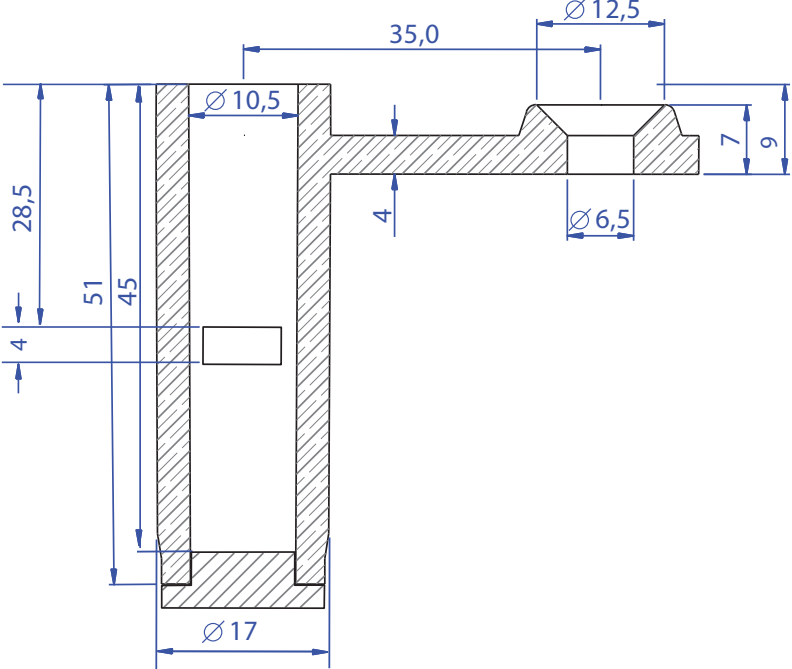

REF: 52964 Inserted Rudder Sleeve with bar

weight: 13 g