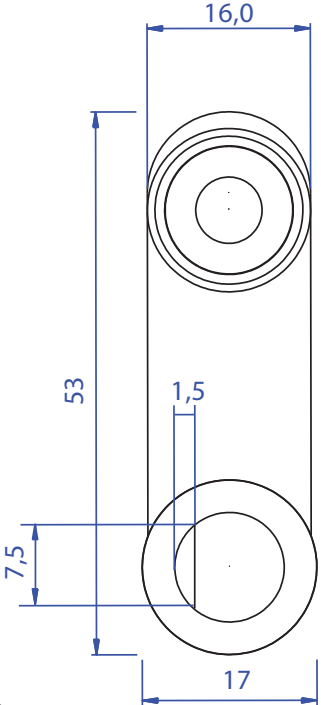

REF: 52964 Inserted Rudder Sleeve with bar

weight: 13 g