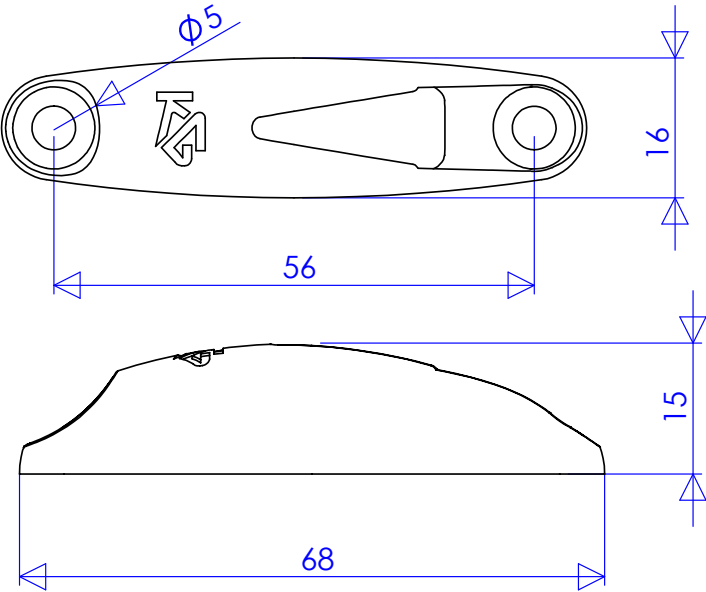

REF: 52967 Rudder Rope Cleat

weight: 5g