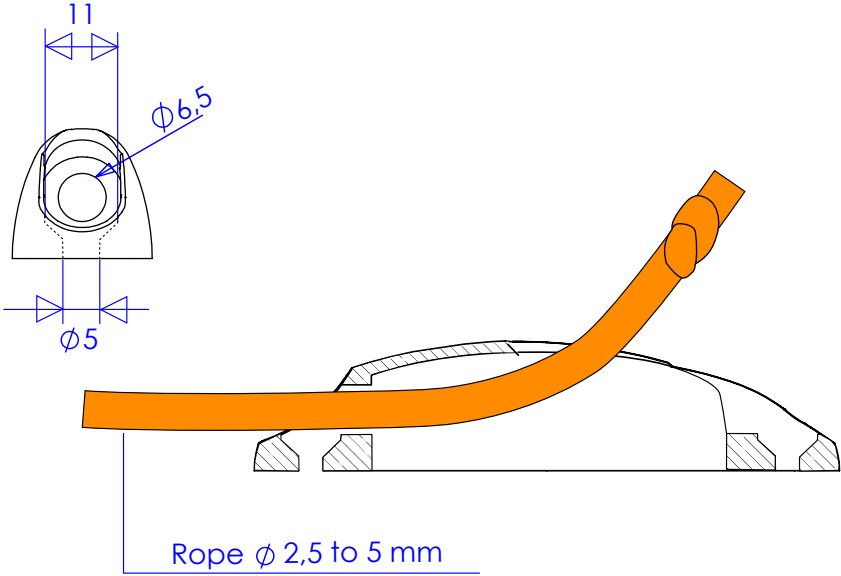

REF: 52967 Rudder Rope Cleat

weight: 5g