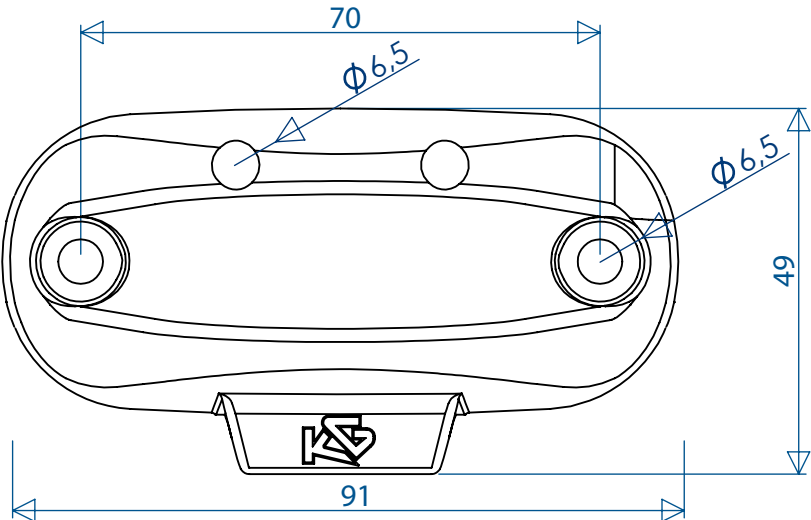

REF: 52968 Rudder Holder

weight: 42,5