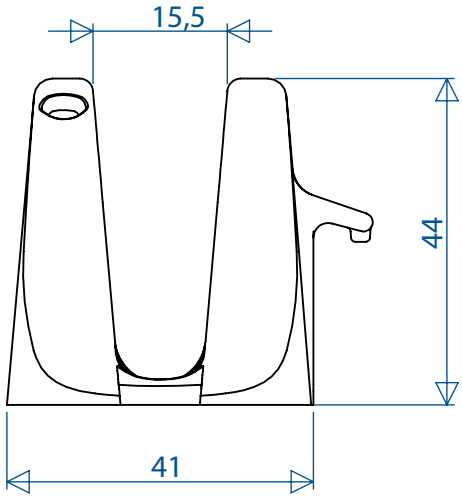

REF: 52968 Rudder Holder

weight: 42,5