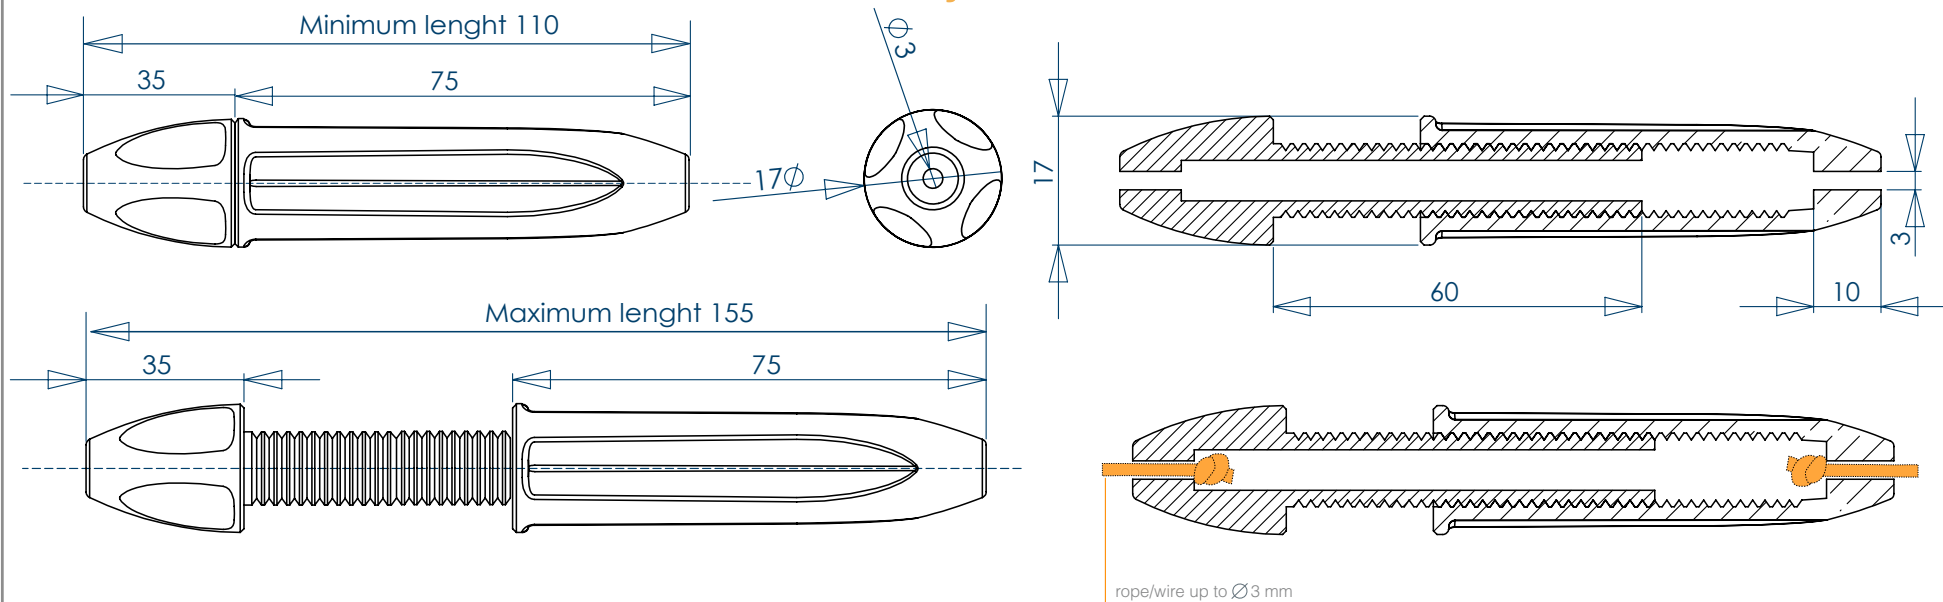

# REF: 52969 Rudder Line Adjuster

weight: 18 g