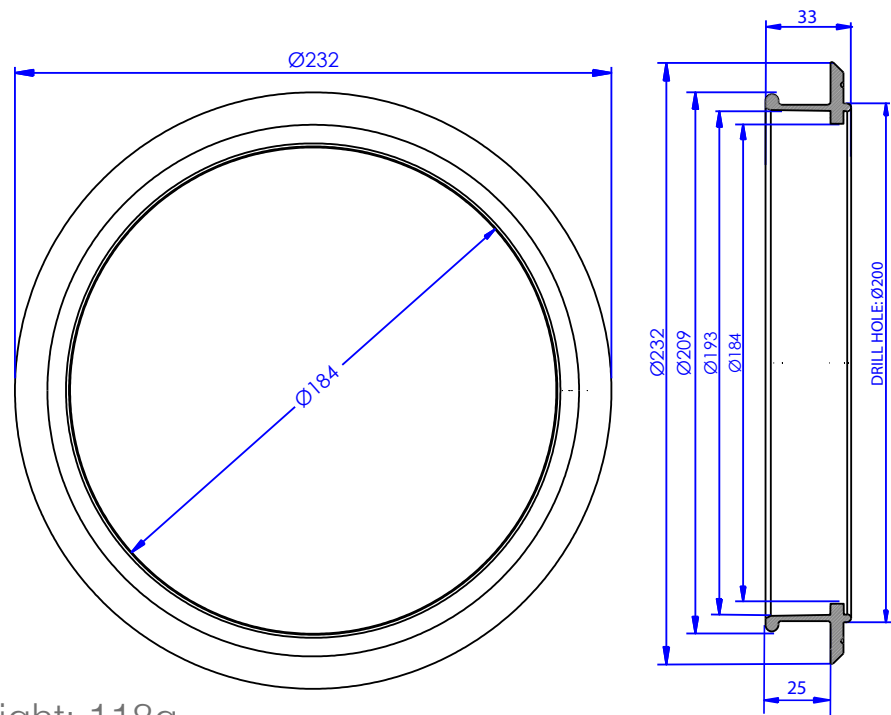

Ref: 53172 Round Hatch 20cm Rim

Ref: 53162 Round Hatch FR Cover 20cm

weight: 118g

weight: 320g

 KAYAK GEAR