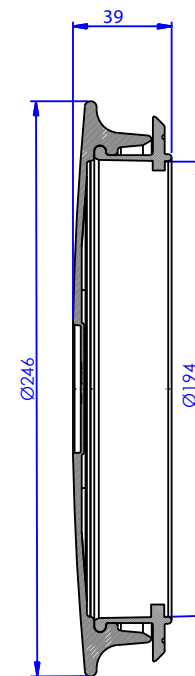

Ref: 53172 Round Hatch 20cm Rim

Ref: 53162 Round Hatch FR Cover 20cm

weight: 118g

weight: 320g

 KAYAK GEAR