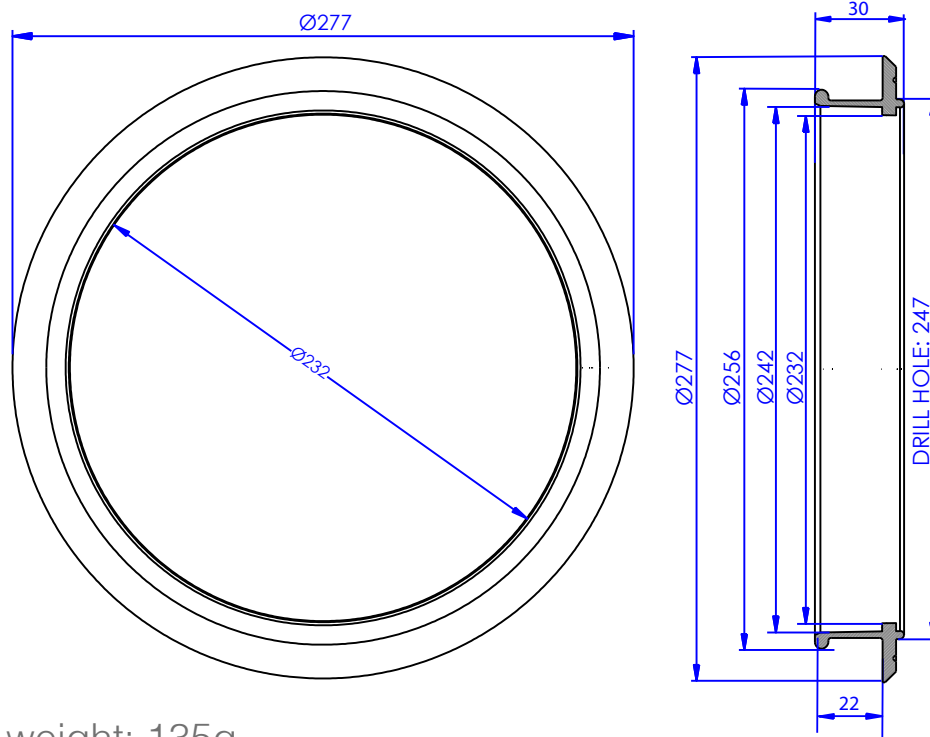

Ref: 53173 Round Hatch 24cm Rim

weight: 135g

Ref: 53163 Round Hatch FR Cover 24cm

weight: 390g