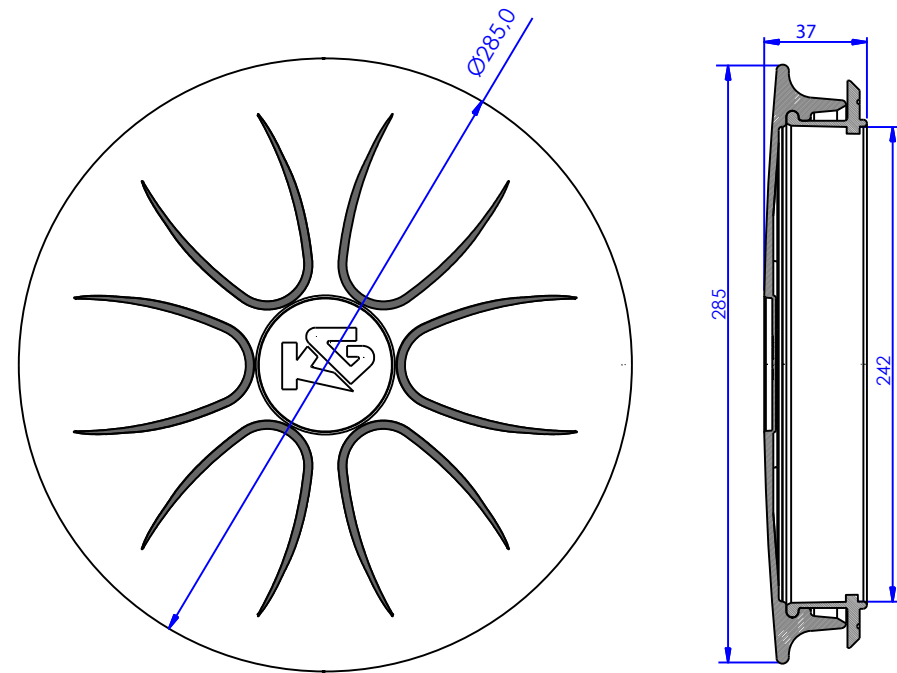

Ref: 53173 Round Hatch 24cm Rim

weight: 135g

Ref: 53163 Round Hatch FR Cover 24cm

weight: 390g