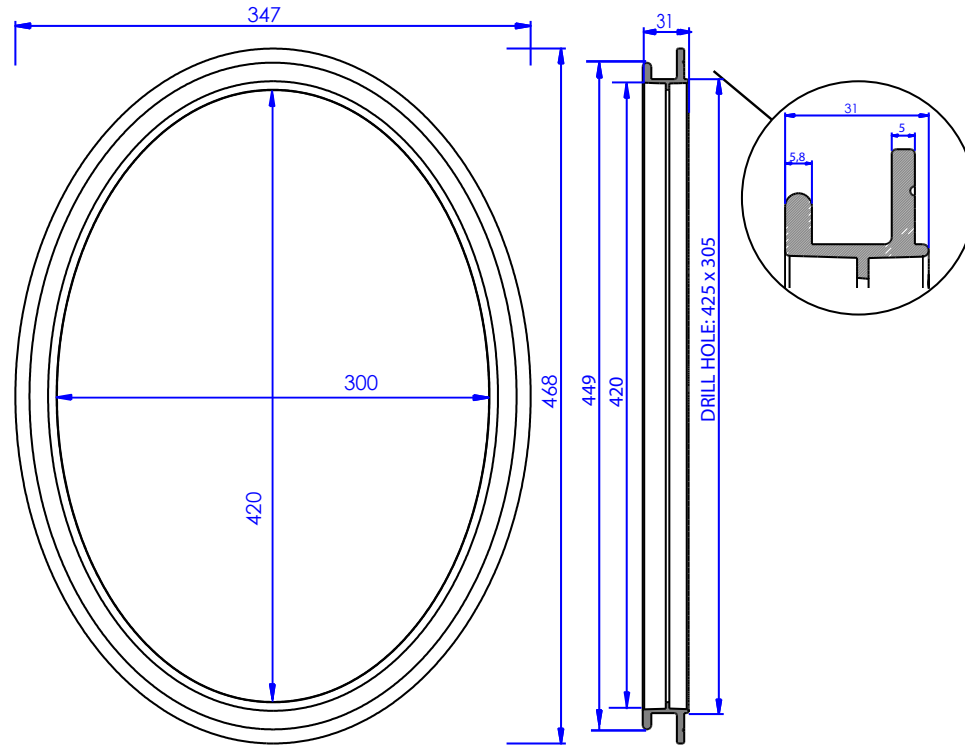

Ref: 53174 Oval Hatch 42/30 Rim

weight: 300g

Ref: 53164 Oval Hatch FR Cover 42/30

weight: 729g