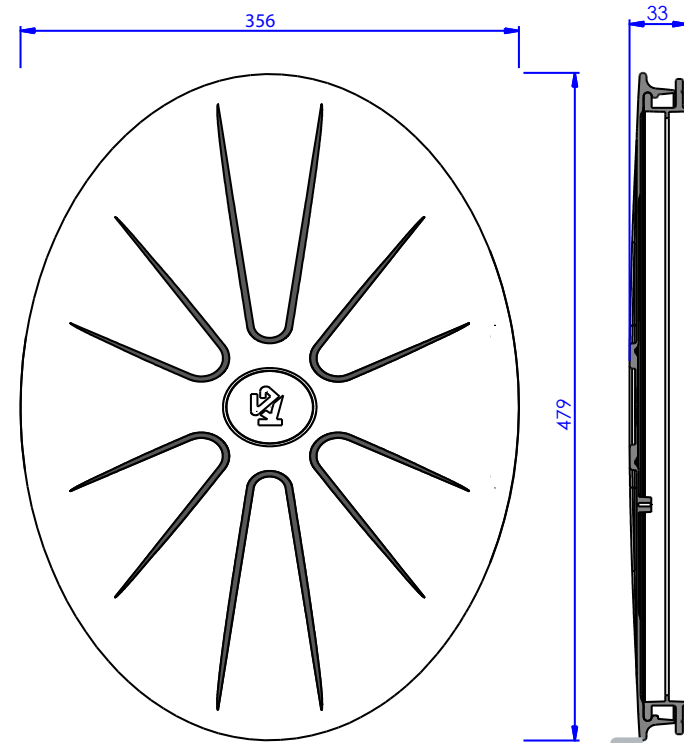

Ref: 53174 Oval Hatch 42/30 Rim

weight: 300g

Ref: 53164 Oval Hatch FR Cover 42/30

weight: 729g