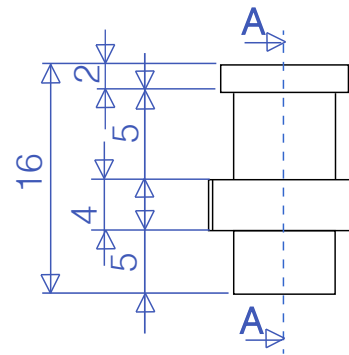

REF: 53805 Metrical 6mm. Brass Insert

weight: 7g