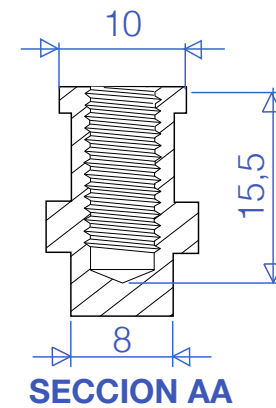

REF: 53805 Metrical 6mm. Brass Insert

weight: 7g