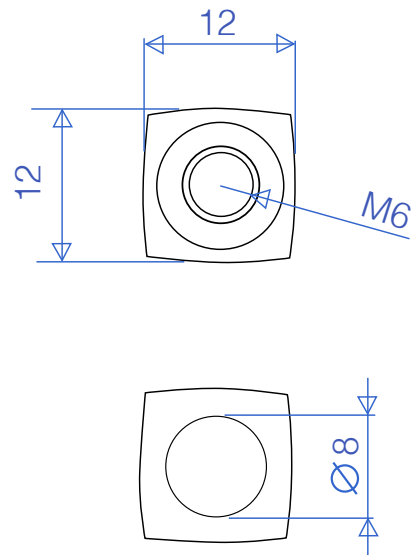

REF: 53805 Metrical 6mm. Brass Insert

weight: 7g