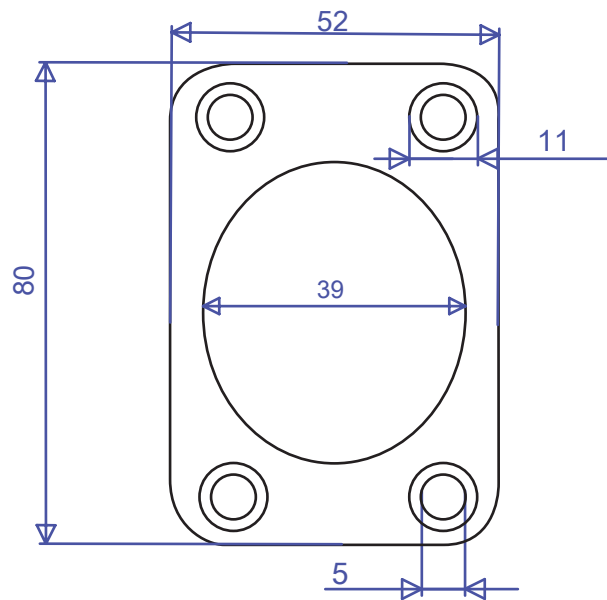

REF: 55000 Flush Mount Rectangular Rod Holder

weight: 102g