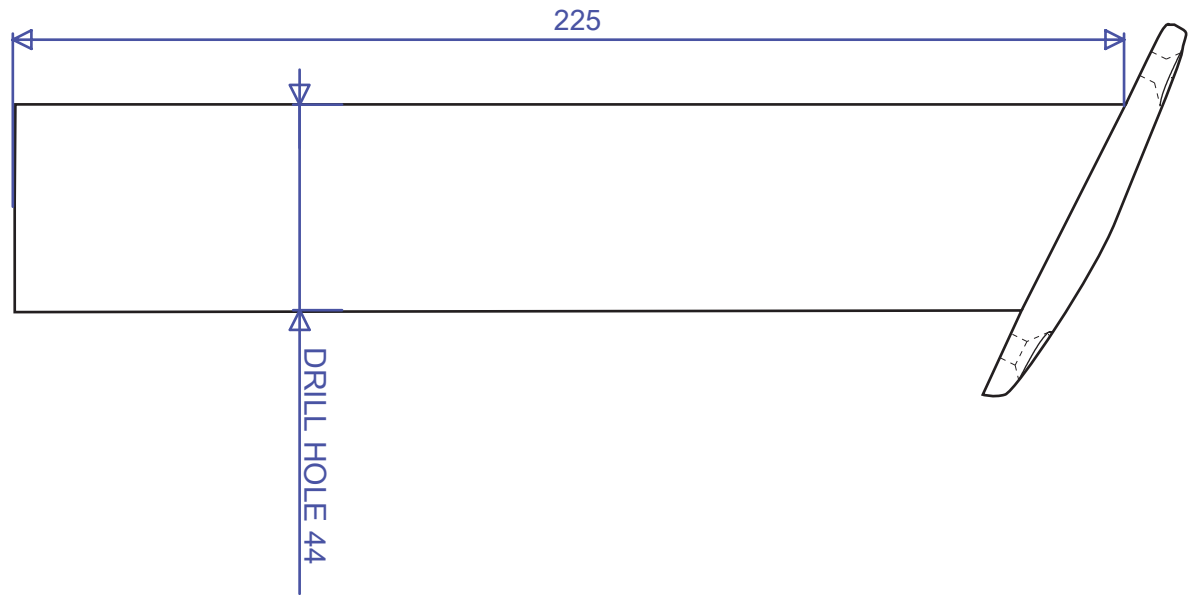

REF: 55000 Flush Mount Rectangular Rod Holder

weight: 102g