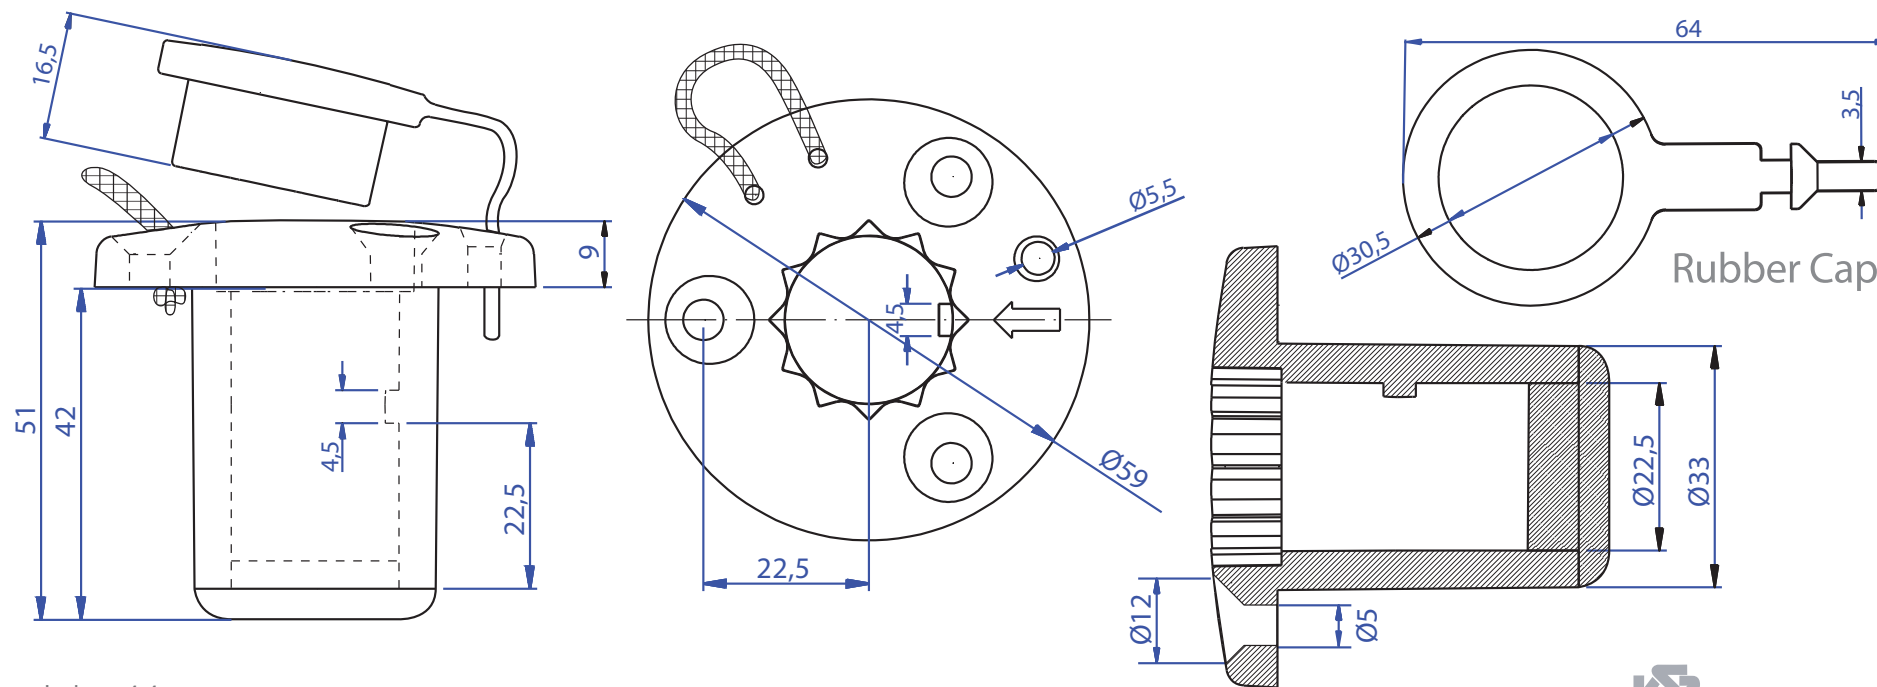

REF: 55015 Multipurpose Round Flush mount with Cap and Leash

weight: 44g