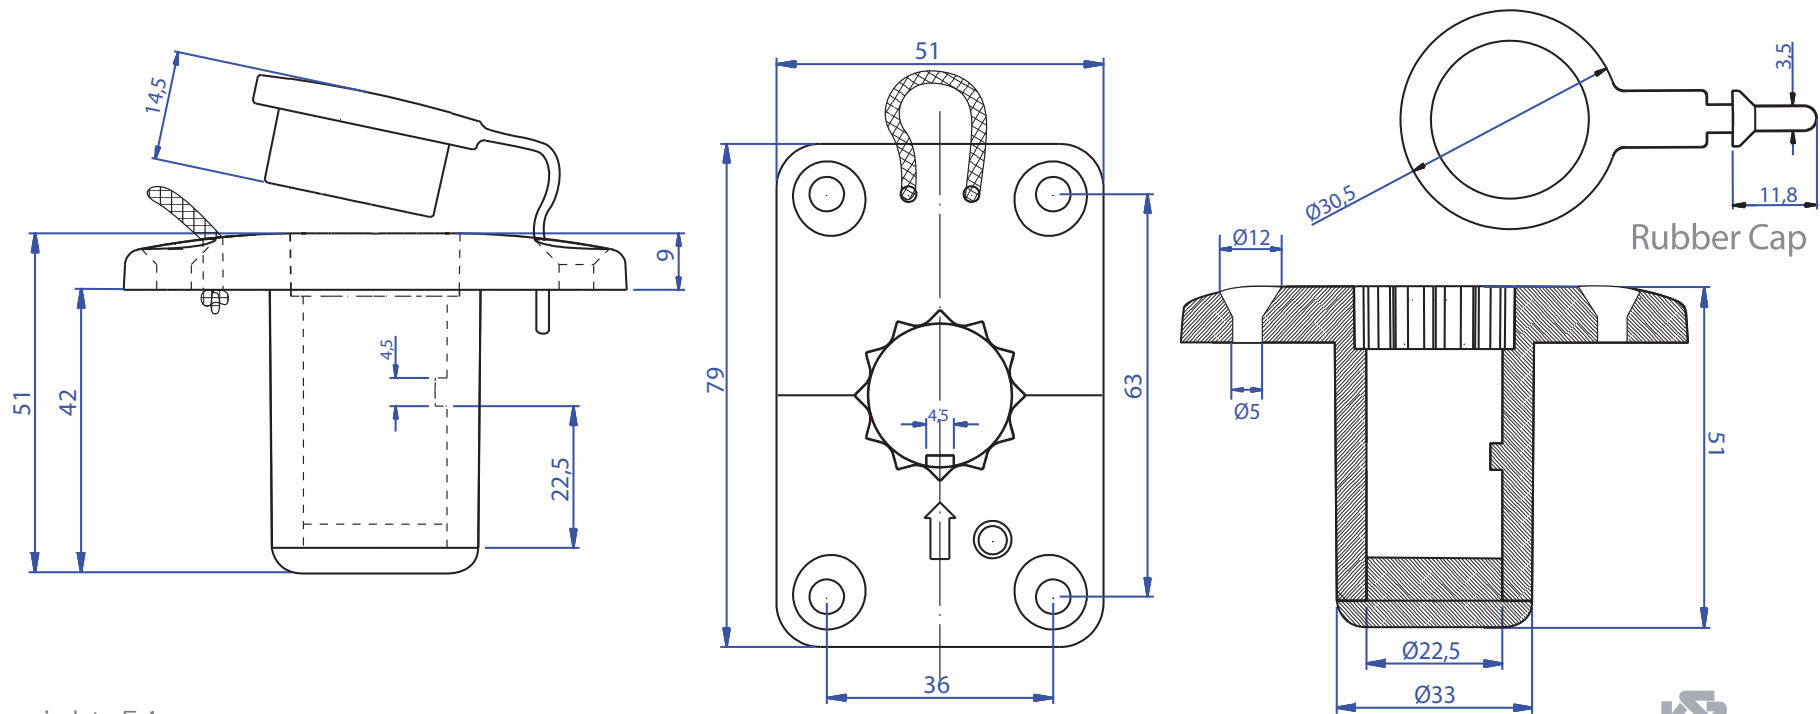

REF: 55020 Multipurpose Rectangular Flush mount with Cap and leash

weight: 54g