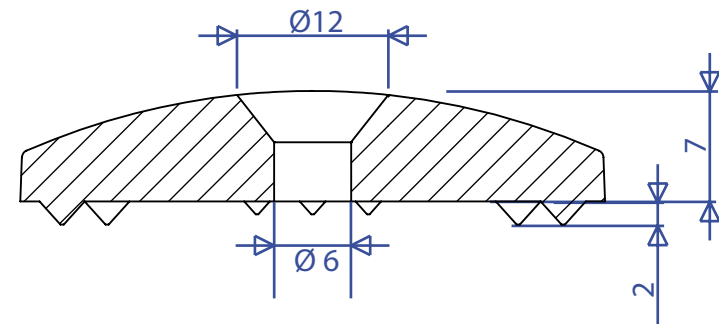

REF: 9709 Webbing Twist Control Deck Fitting

weight: 6g