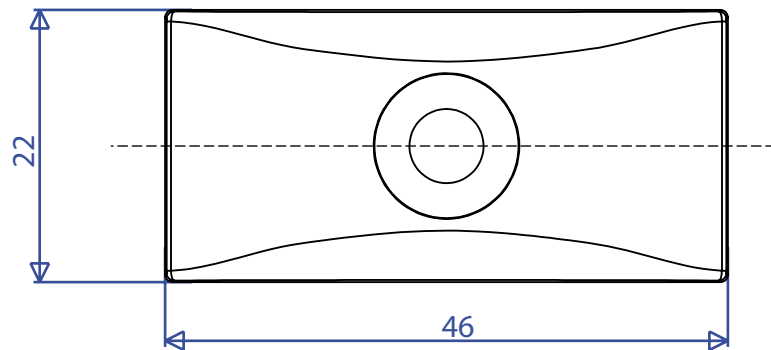

REF: 9709 Webbing Twist Control Deck Fitting

weight: 6g