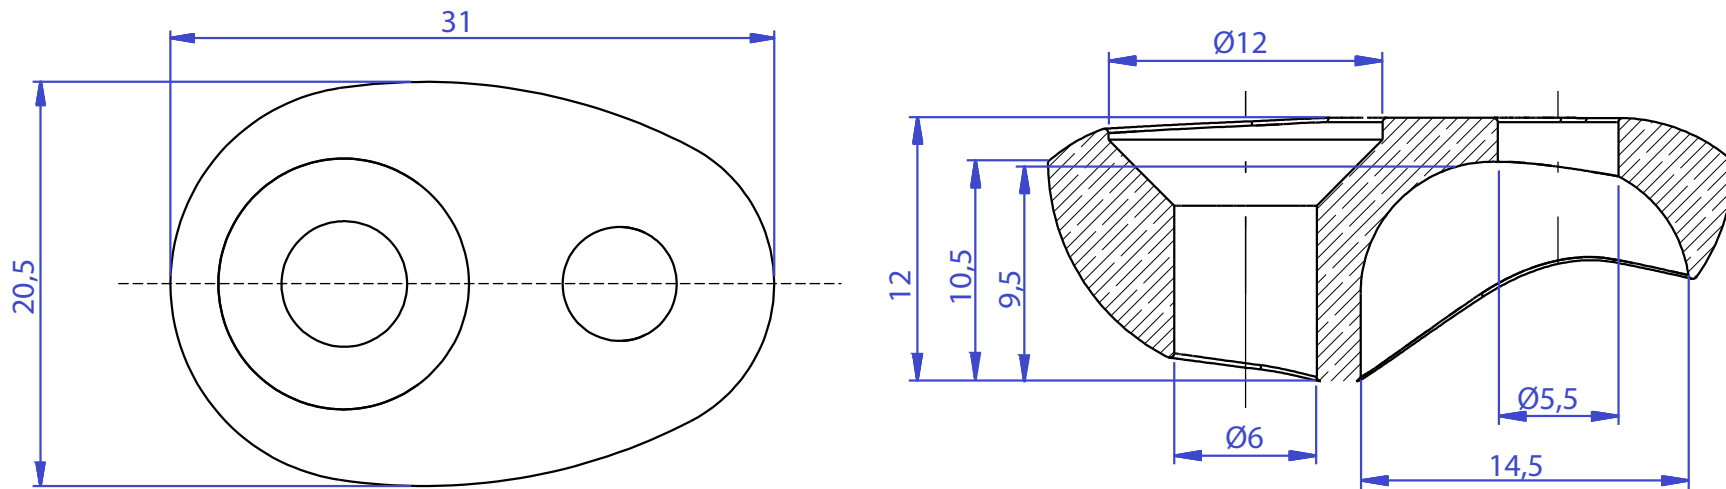

REF: 52769 Hide Single Knot Rope Recessed Deck Fitting

weight: 3g