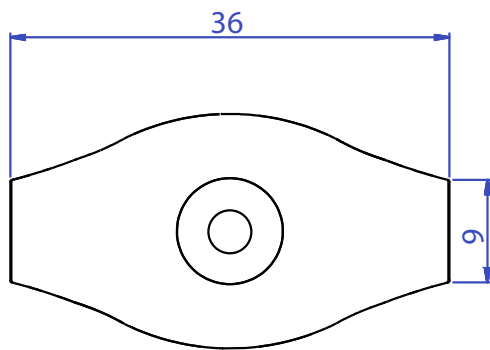

REF: 52777 Slim Recessed Guide Deck Fitting

front view

back view

weight: 5,5g