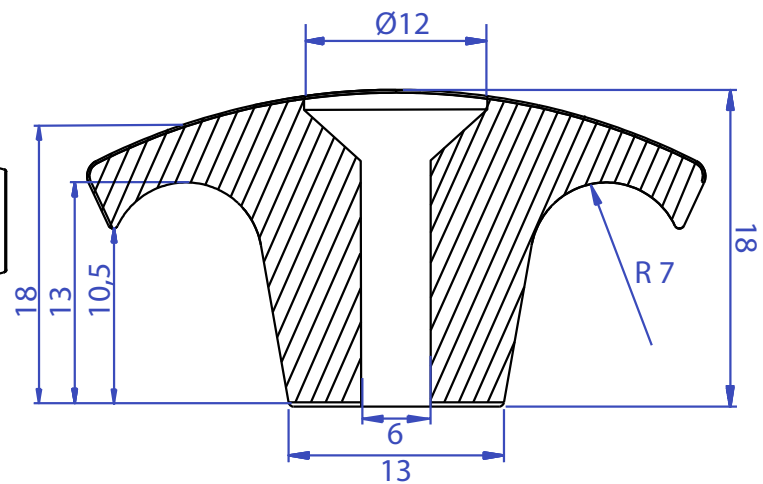

REF: 52777 Slim Recessed Guide Deck Fitting

front view

back view

weight: 5,5g