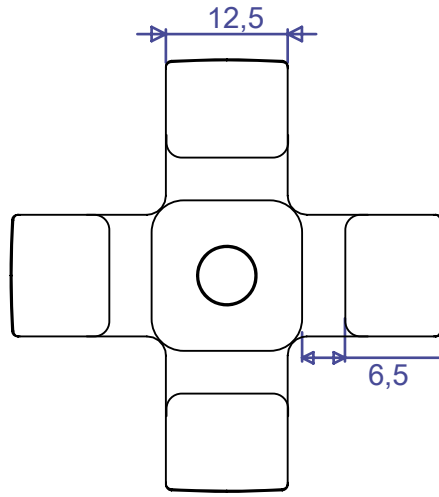

REF: 52783 Large Star Recessed Deck Fitting

front view

weight: 9,1g

back view