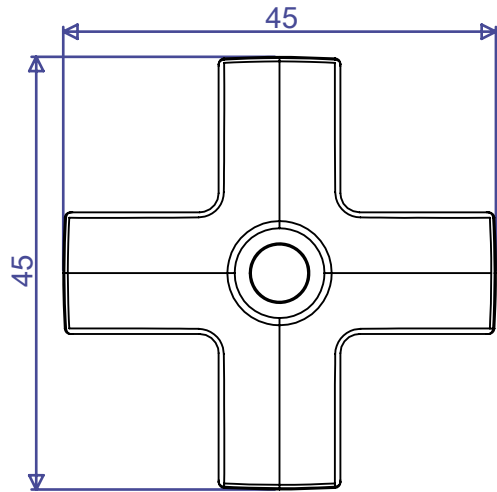

REF: 52783 Large Star Recessed Deck Fitting

front view

weight: 9,1g

back view