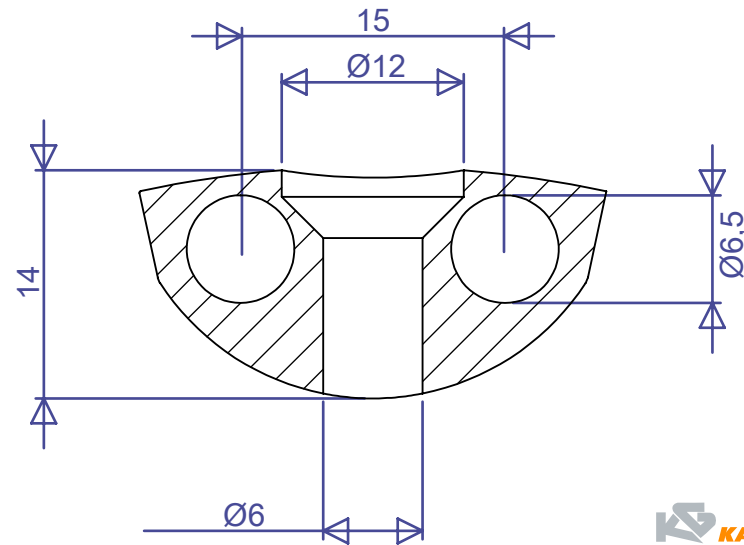

REF: 52796 2 Holes Recessed Deck Fitting

weight: 2,5g