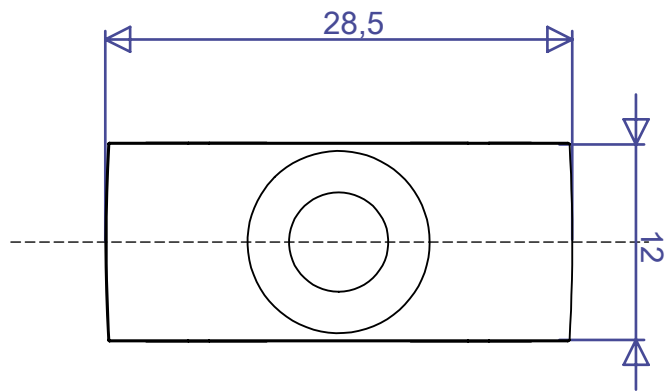

REF: 52796 2 Holes Recessed Deck Fitting

weight: 2,5g