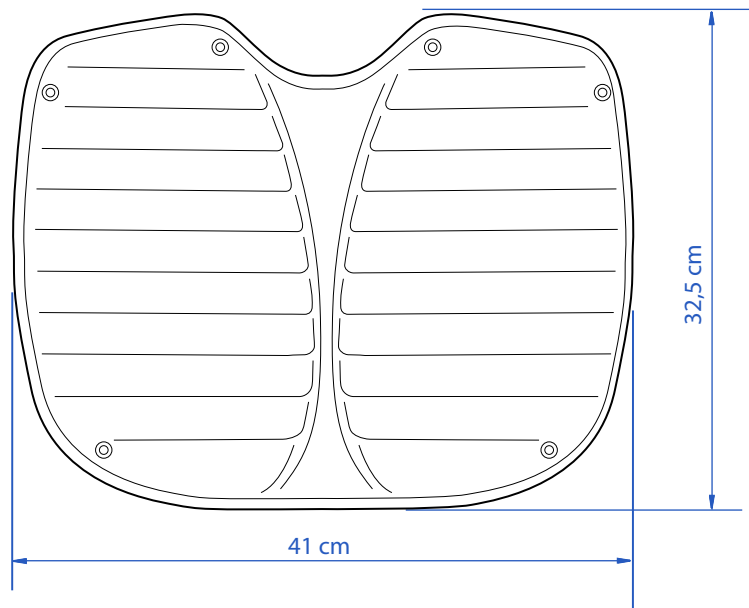

REF: 31680 Thermo Formed Seat Cushion

weight: 85 g