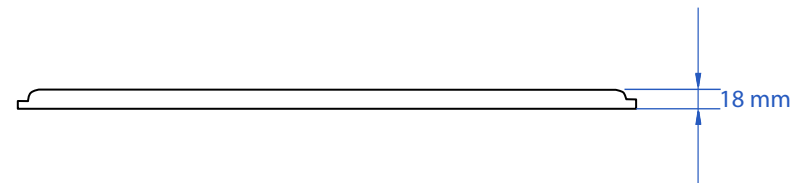

REF: 31680 Thermo Formed Seat Cushion

weight: 85 g