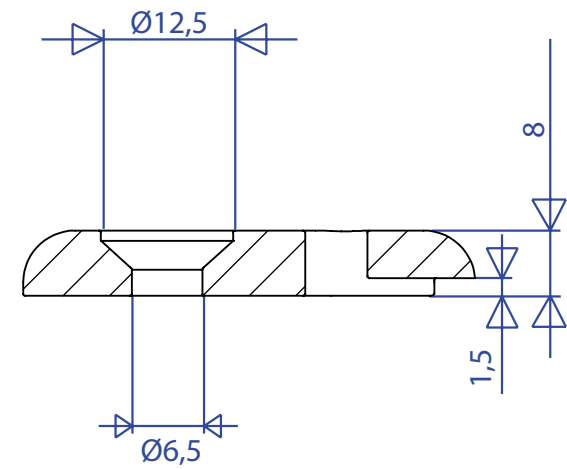

REF: 52780 25mm Webbing Buckle Deck Fitting

front view

back view

weight: 9,2g