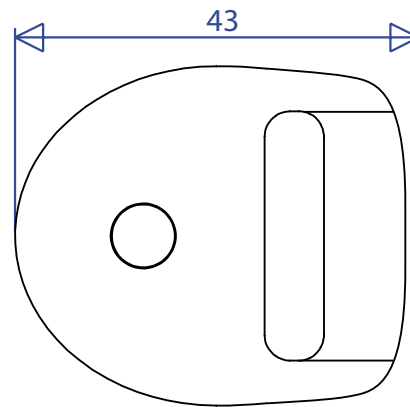

REF: 52780 25mm Webbing Buckle Deck Fitting

front view

back view

weight: 9,2g