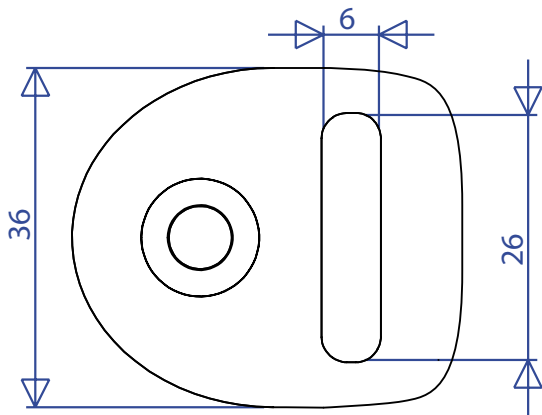

REF: 52780 25mm Webbing Buckle Deck Fitting

front view

back view

weight: 9,2g