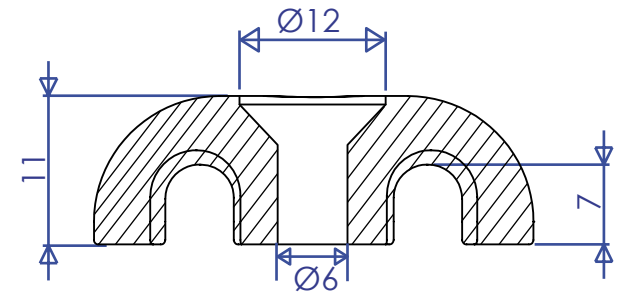

REF: 52792 Oval Guide deck fitting

front view

back view

weight: 7,4g