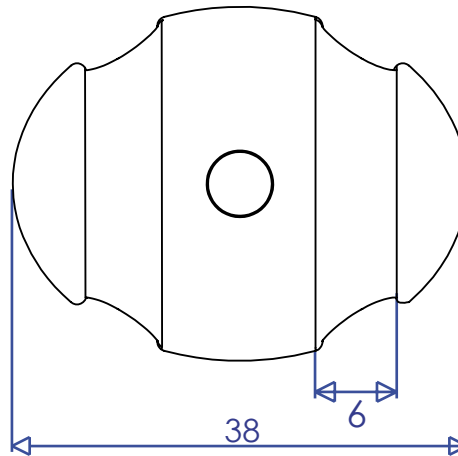

REF: 52792 Oval Guide deck fitting

front view

back view

weight: 7,4g