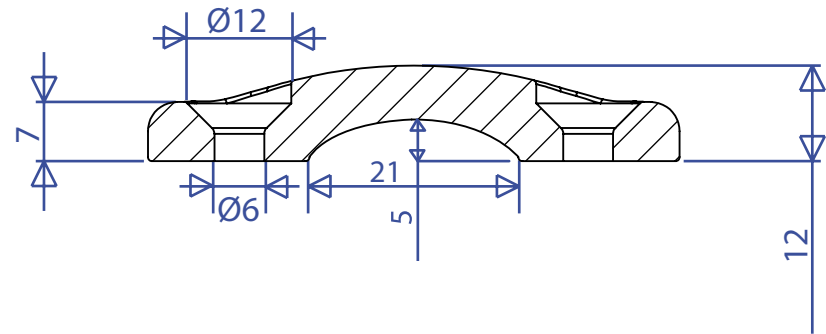

REF: 527942 Screws Handle Deck Fitting

weight: 10,7g

 **KAYAK GEAR**