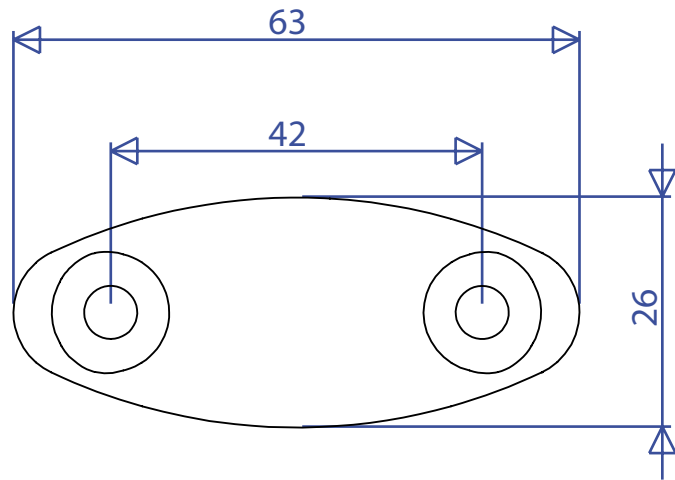

REF: 527942 Screws Handle Deck Fitting

weight: 10,7g

 **KAYAK GEAR**