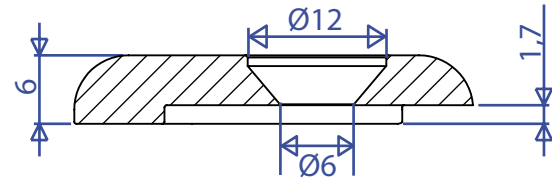

REF: 52797 40mm Hide Webbing Deck Fitting

front view

back view

weight: 7g