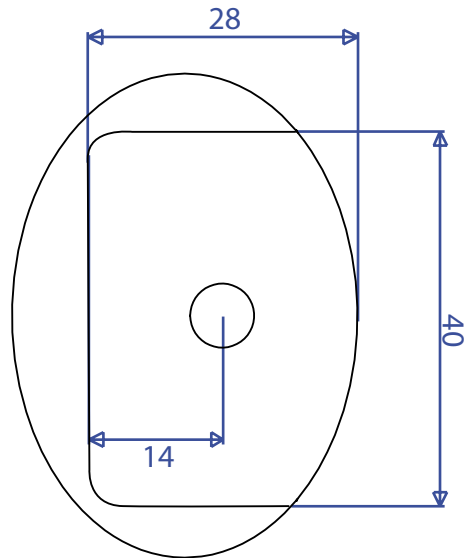

REF: 52797 40mm Hide Webbing Deck Fitting

front view

back view

weight: 7g