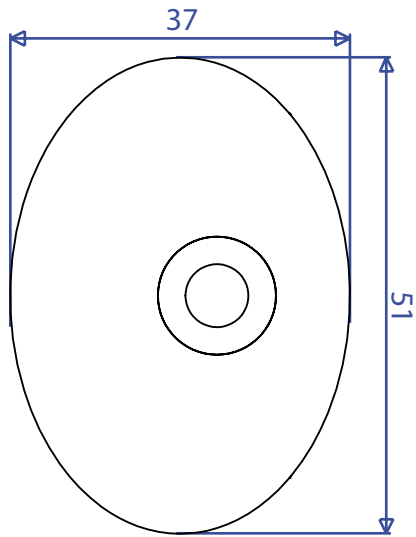

REF: 52797 40mm Hide Webbing Deck Fitting

front view

back view

weight: 7g