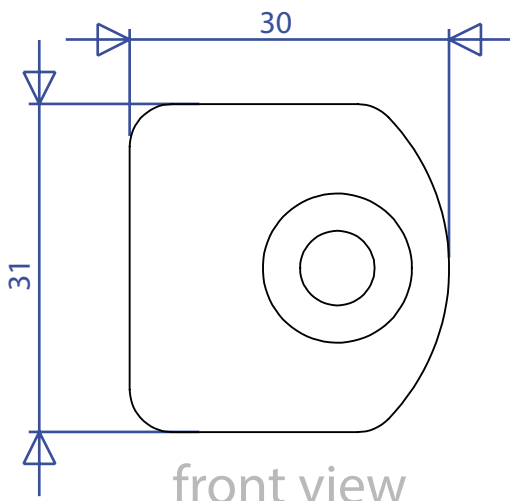

REF: 52799 25mm Hide Webbing Deck Fitting

front view

back view

weight: 4,4g