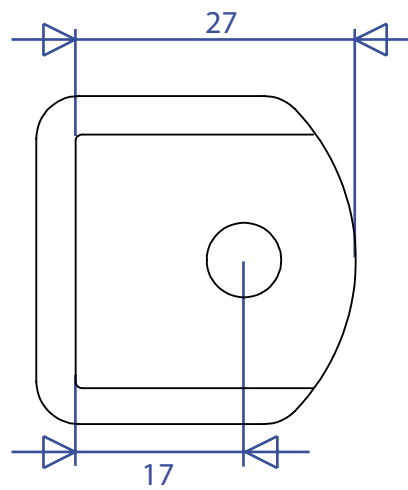

REF: 52799 25mm Hide Webbing Deck Fitting

front view

back view

weight: 4,4g