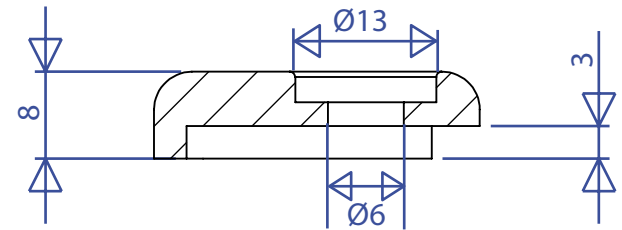

REF: 52799 25mm Hide Webbing Deck Fitting

front view

back view

weight: 4,4g